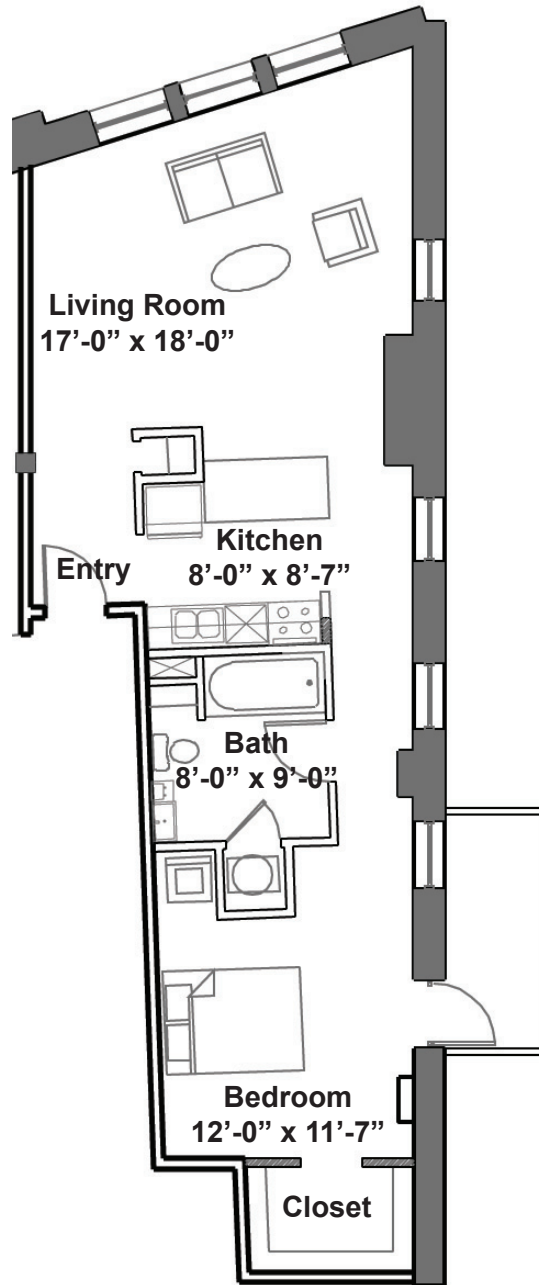

LOFT APARTMENTS

# Unit 315, 415, 515

877 Sq. Ft. 1 Bedroom 1 Bath

2615 Washington Avenue St. Louis MO 63103  
P: 314 436 2200 F: 314 241 2244 [www.blueurban.com](http://www.blueurban.com)

Artist renderings may vary in precise detail from actual construction. Floor plans, square footages and pricing are approximate and subject to change without notice. Plans show improvements that are proposed and need not be built.