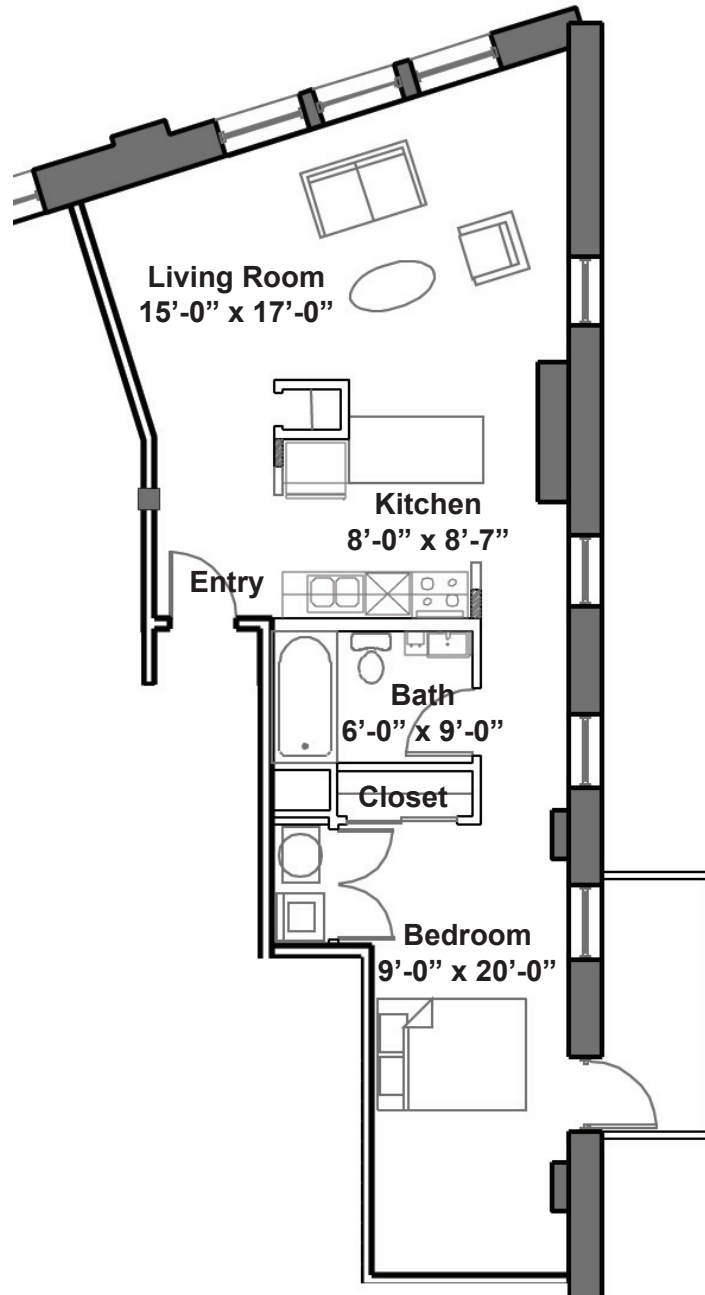

LOFT APARTMENTS

Unit 215

775 Sq. Ft. 1 Bedroom 1 Bath

2615 Washington Avenue St. Louis MO 63103
P: 314 436 2200 F: 314 241 2244 www.blueurban.com

Artist renderings may vary in precise detail from actual construction. Floor plans, square footages and pricing are approximate and subject to change without notice. Plans show improvements that are proposed and need not be built.