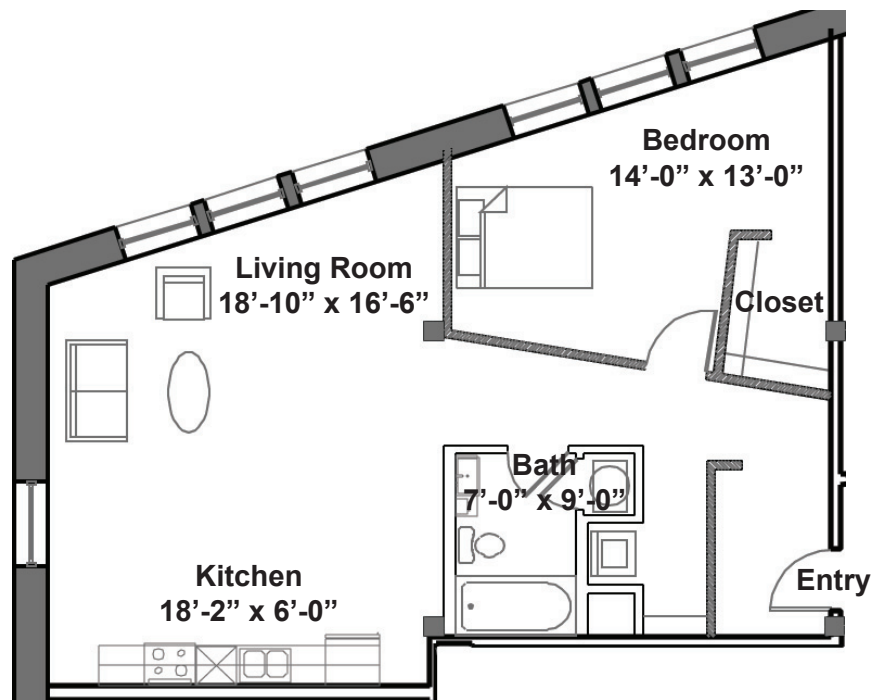

LOFT APARTMENTS

Unit 514

995 Sq. Ft. 1 Bedroom 1 Bath

2615 Washington Avenue St. Louis MO 63103
P: 314 436 2200 F: 314 241 2244 www.blueurban.com

Artist renderings may vary in precise detail from actual construction. Floor plans, square footages and pricing are approximate and subject to change without notice. Plans show improvements that are proposed and need not be built.