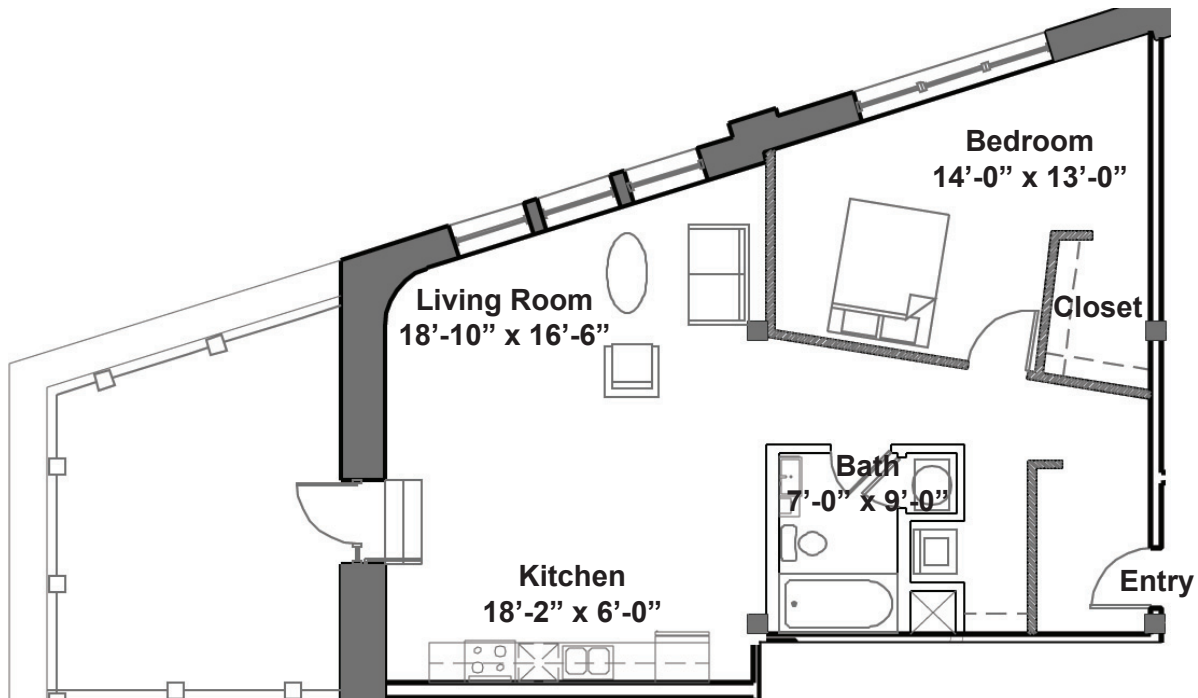

# Unit 414

995 Sq. Ft. 1 Bedroom 1 Bath

2615 Washington Avenue St. Louis MO 63103  
P: 314 436 2200 F: 314 241 2244 [www.blueurban.com](http://www.blueurban.com)

Artist renderings may vary in precise detail from actual construction. Floor plans, square footages and pricing are approximate and subject to change without notice. Plans show improvements that are proposed and need not be built.