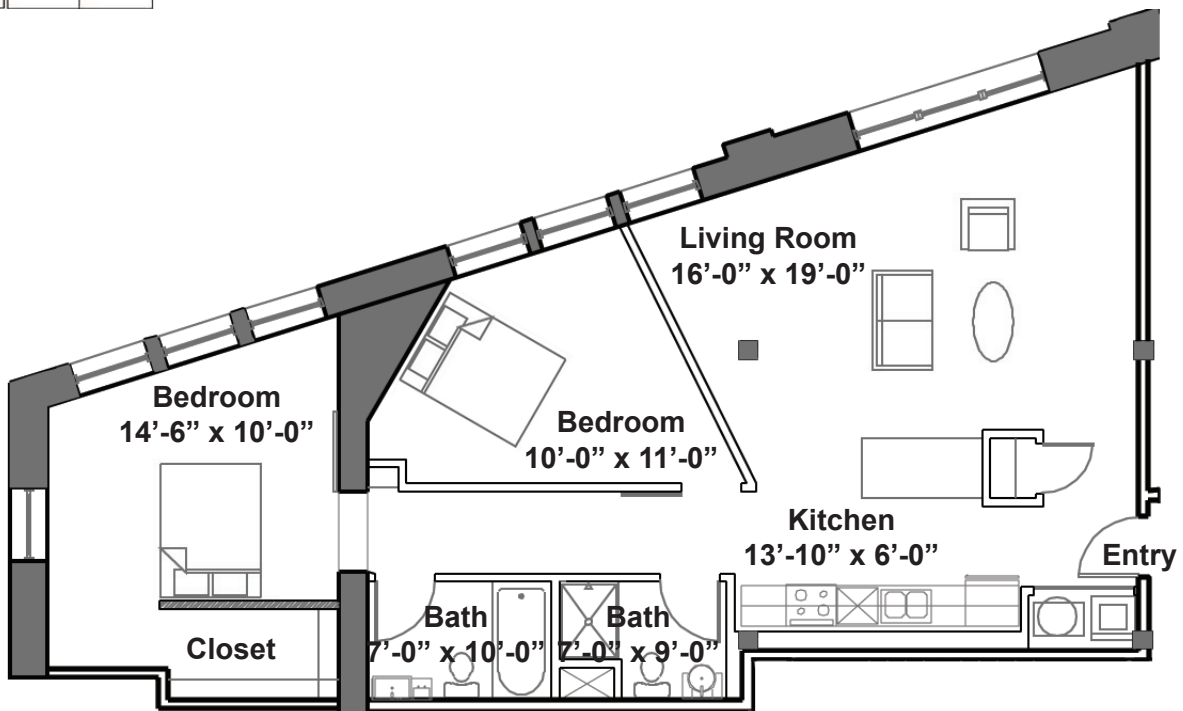

LOFT APARTMENTS

Unit 314

1282 Sq. Ft. 2 Bedroom 2 Bath

2615 Washington Avenue St. Louis MO 63103
P: 314 436 2200 F: 314 241 2244 www.blueurban.com

Artist renderings may vary in precise detail from actual construction. Floor plans, square footages and pricing are approximate and subject to change without notice. Plans show improvements that are proposed and need not be built.