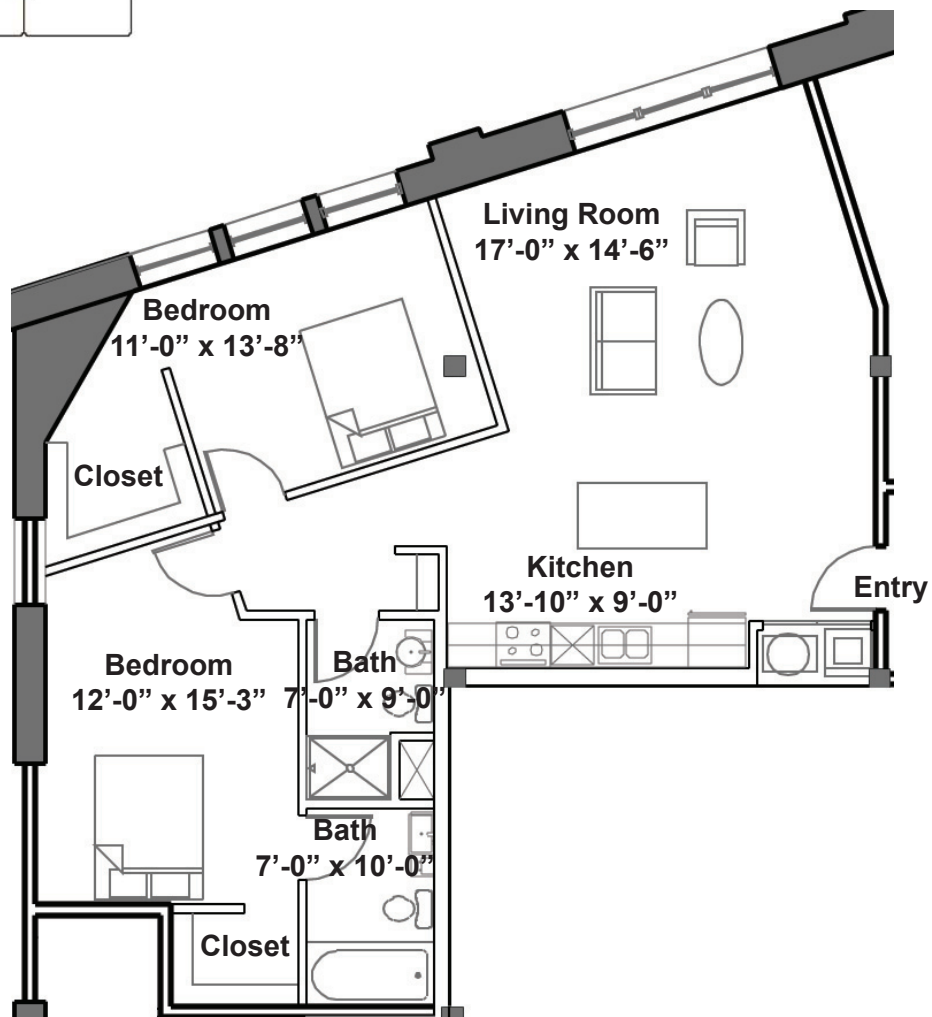

LOFT APARTMENTS

# Unit 214

1137 Sq. Ft. 2 Bedroom 2 Bath

2615 Washington Avenue St. Louis MO 63103  
P: 314 436 2200 F: 314 241 2244 [www.blueurban.com](http://www.blueurban.com)

Artist renderings may vary in precise detail from actual construction. Floor plans, square footages and pricing are approximate and subject to change without notice. Plans show improvements that are proposed and need not be built.