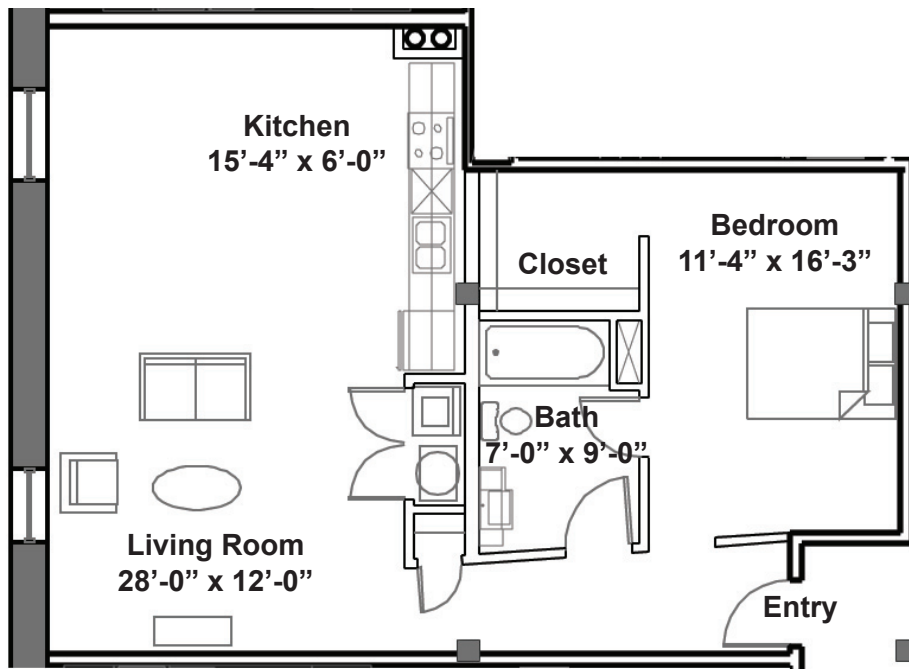

LOFT APARTMENTS

Unit 513

959 Sq. Ft. 1 Bedroom 1 Bath

2615 Washington Avenue St. Louis MO 63103
P: 314 436 2200 F: 314 241 2244 www.blueurban.com

Artist renderings may vary in precise detail from actual construction. Floor plans, square footages and pricing are approximate and subject to change without notice. Plans show improvements that are proposed and need not be built.