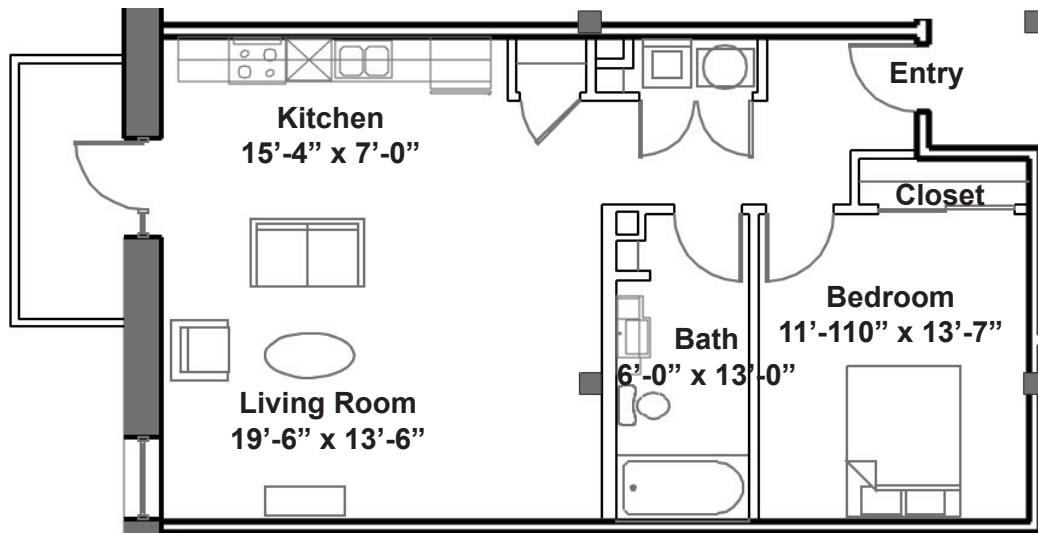

LOFT APARTMENTS

Unit 512

824 Sq. Ft. 1 Bedroom 1 Bath

2615 Washington Avenue St. Louis MO 63103
P: 314 436 2200 F: 314 241 2244 www.blueurban.com

Artist renderings may vary in precise detail from actual construction. Floor plans, square footages and pricing are approximate and subject to change without notice. Plans show improvements that are proposed and need not be built.