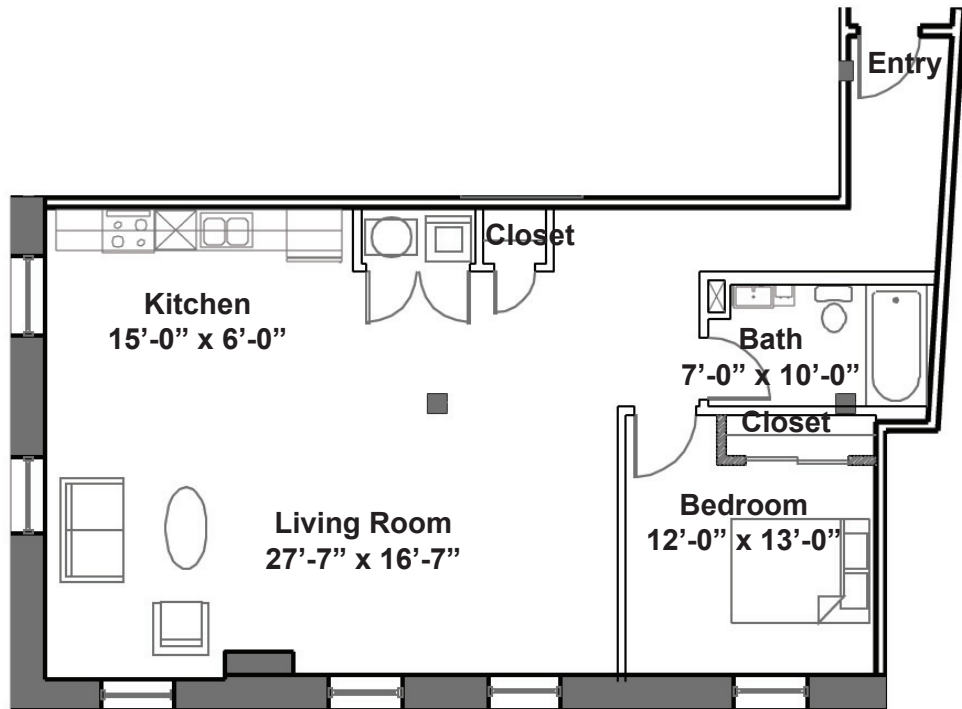

LOFT APARTMENTS

Unit 511

970 Sq. Ft. 1 Bedroom 1 Bath

2615 Washington Avenue St. Louis MO 63103
P: 314 436 2200 F: 314 241 2244 www.blueurban.com

Artist renderings may vary in precise detail from actual construction. Floor plans, square footages and pricing are approximate and subject to change without notice. Plans show improvements that are proposed and need not be built.