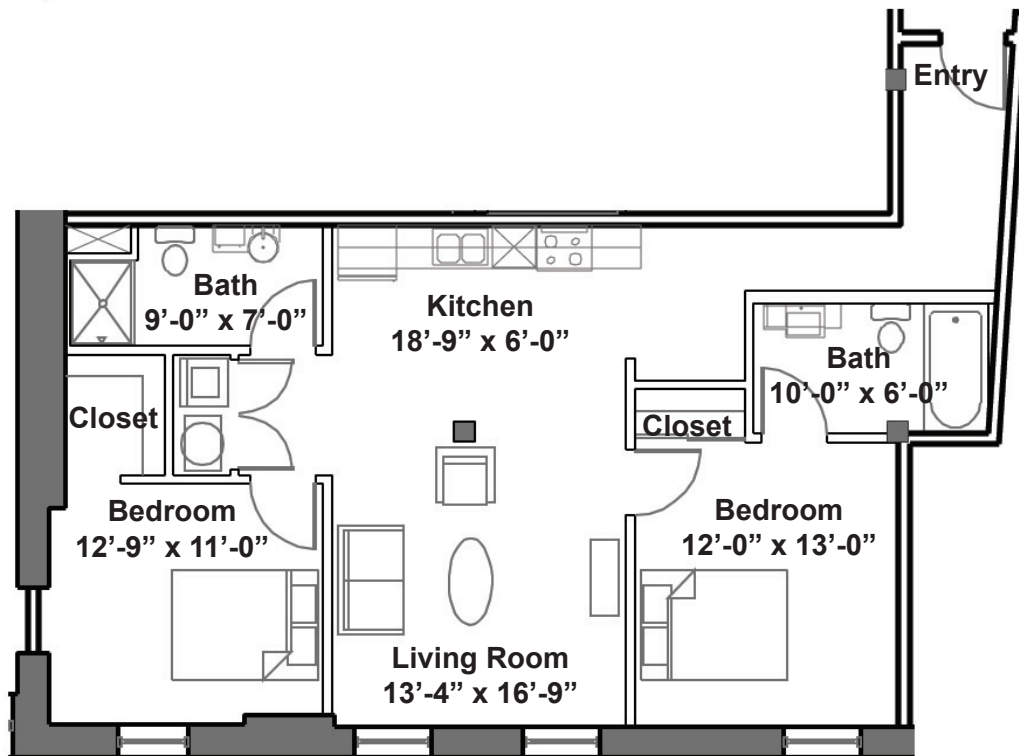

LOFT APARTMENTS

Unit 211

980 Sq. Ft. 2 Bedroom 2 Bath

2615 Washington Avenue St. Louis MO 63103
P: 314 436 2200 F: 314 241 2244 www.blueurban.com

Artist renderings may vary in precise detail from actual construction. Floor plans, square footages and pricing are approximate and subject to change without notice. Plans show improvements that are proposed and need not be built.