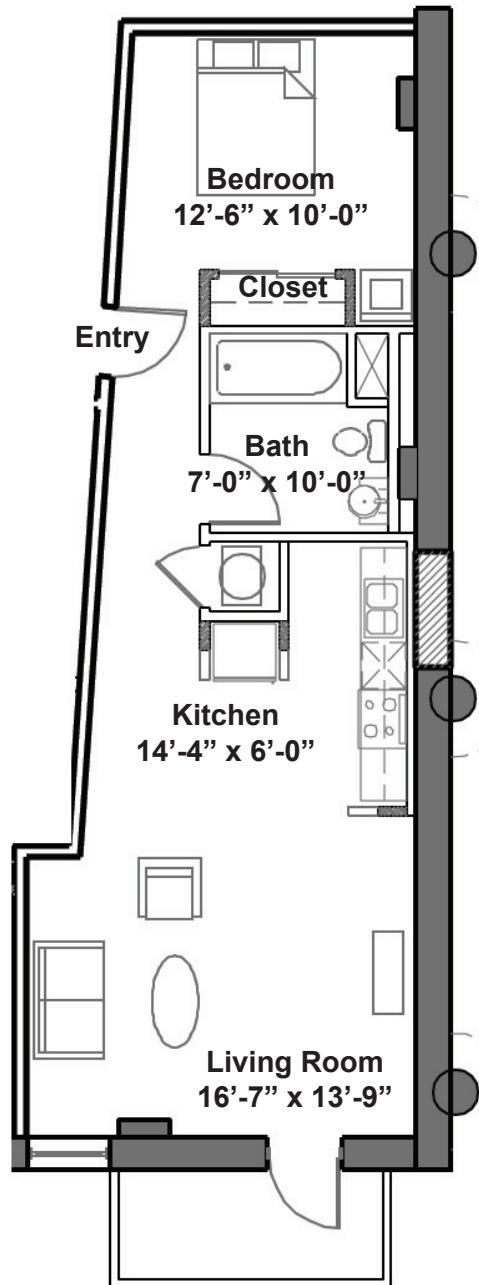

LOFT APARTMENTS

# Unit 510

713 Sq. Ft. 1 Bedroom 1 Bath

2615 Washington Avenue St. Louis MO 63103  
P: 314 436 2200 F: 314 241 2244 [www.blueurban.com](http://www.blueurban.com)

blueurban

Artist renderings may vary in precise detail from actual construction. Floor plans, square footages and pricing are approximate and subject to change without notice. Plans show improvements that are proposed and need not be built.