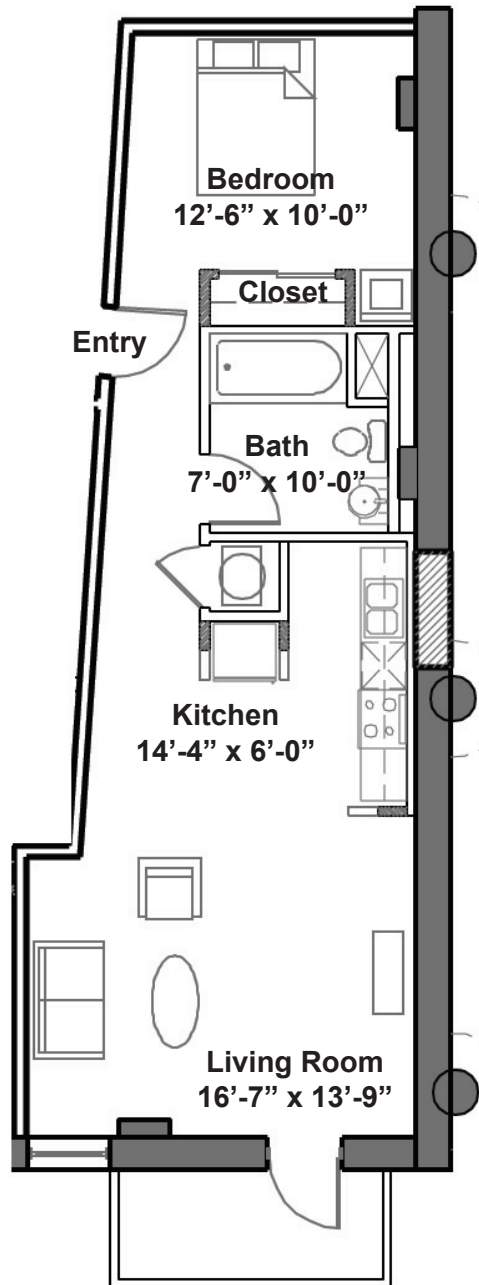

LOFT APARTMENTS

# Unit 410

713 Sq. Ft. 1 Bedroom 1 Bath

2615 Washington Avenue St. Louis MO 63103  
P: 314 436 2200 F: 314 241 2244 [www.blueurban.com](http://www.blueurban.com)

blueurban

Artist renderings may vary in precise detail from actual construction. Floor plans, square footages and pricing are approximate and subject to change without notice. Plans show improvements that are proposed and need not be built.