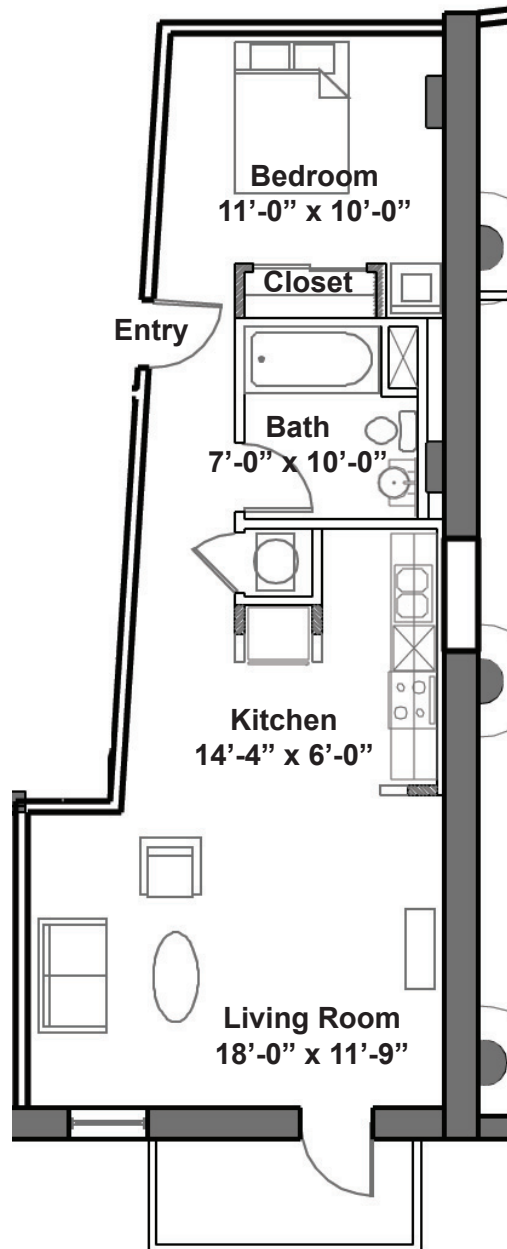

LOFT APARTMENTS

Unit 310

739 Sq. Ft. 1 Bedroom 1 Bath

2615 Washington Avenue St. Louis MO 63103
P: 314 436 2200 F: 314 241 2244 www.blueurban.com

blueurban

Artist renderings may vary in precise detail from actual construction. Floor plans, square footages and pricing are approximate and subject to change without notice. Plans show improvements that are proposed and need not be built.