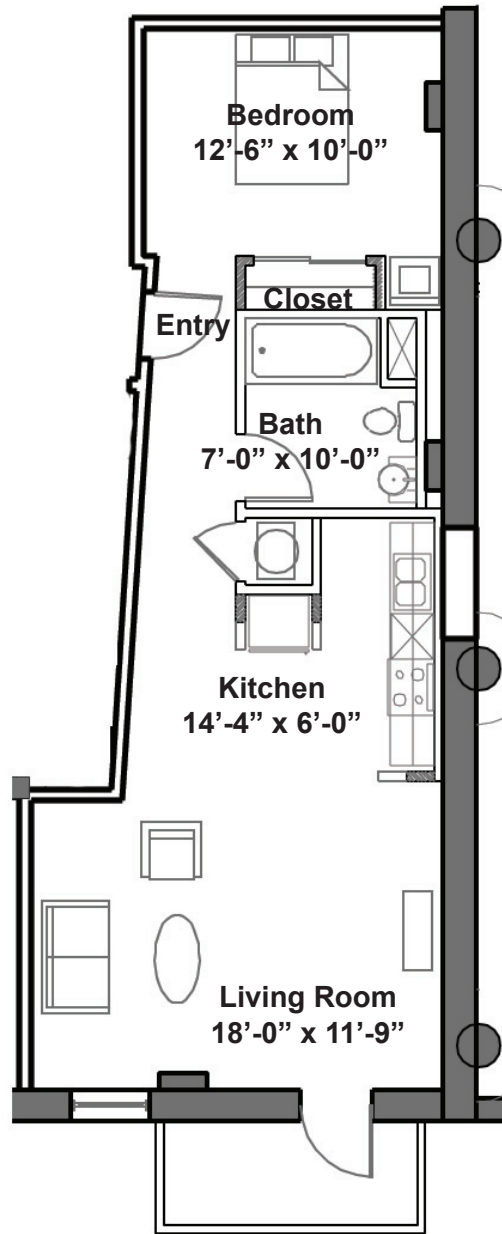

LOFT APARTMENTS

# Unit 210

748 Sq. Ft. 1 Bedroom 1 Bath

2615 Washington Avenue St. Louis MO 63103  
P: 314 436 2200 F: 314 241 2244 [www.blueurban.com](http://www.blueurban.com)

blueurban

Artist renderings may vary in precise detail from actual construction. Floor plans, square footages and pricing are approximate and subject to change without notice. Plans show improvements that are proposed and need not be built.