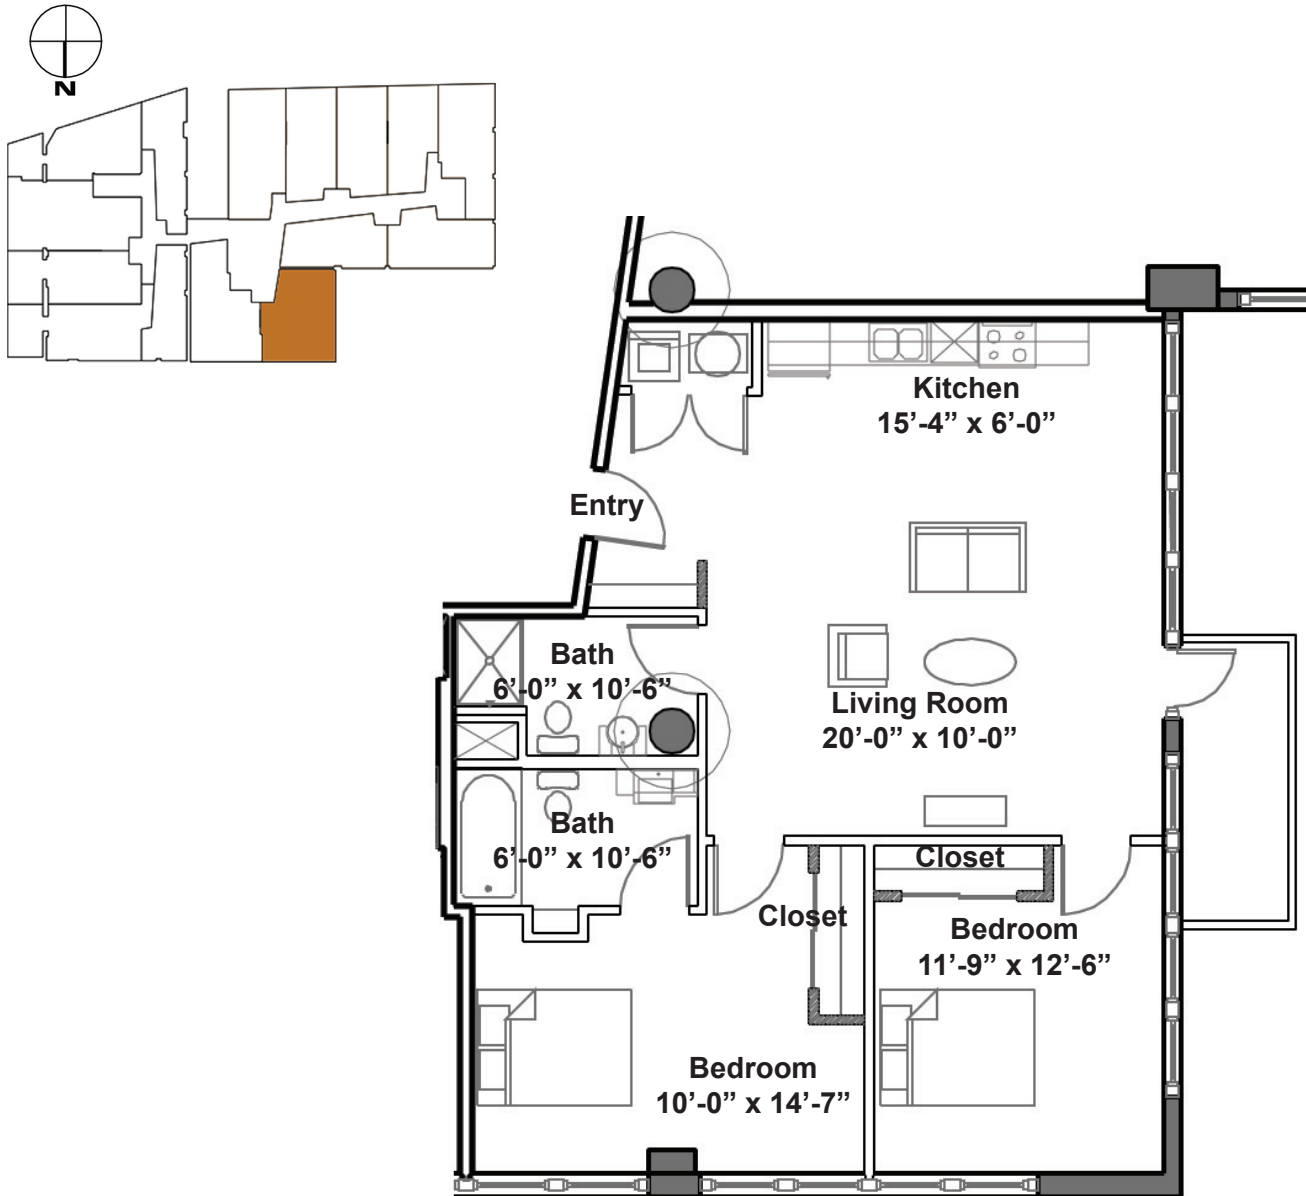

LOFT APARTMENTS

Unit X08

1107 Sq. Ft. 2 Bedroom 2 Bath

2615 Washington Avenue St. Louis MO 63103
P: 314 436 2200 F: 314 241 2244 www.blueurban.com

Artist renderings may vary in precise detail from actual construction. Floor plans, square footages and pricing are approximate and subject to change without notice. Plans show improvements that are proposed and need not be built.