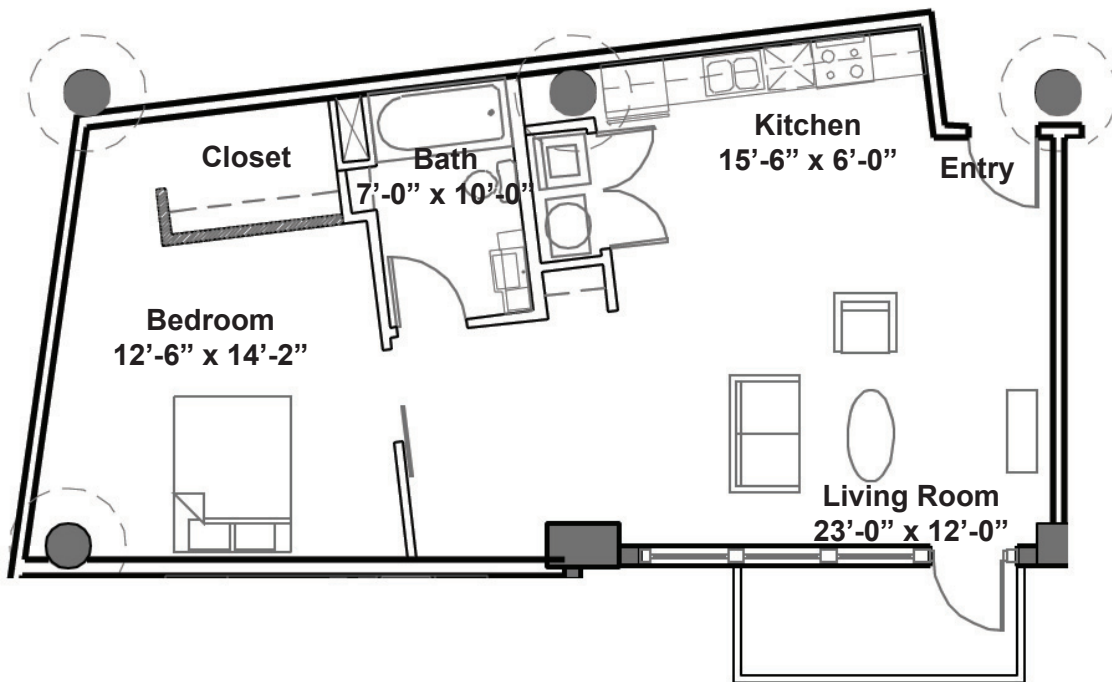

LOFT APARTMENTS

Unit X07

875 Sq. Ft. 1 Bedroom 1 Bath

2615 Washington Avenue St. Louis MO 63103
P: 314 436 2200 F: 314 241 2244 www.blueurban.com

Artist renderings may vary in precise detail from actual construction. Floor plans, square footages and pricing are approximate and subject to change without notice. Plans show improvements that are proposed and need not be built.