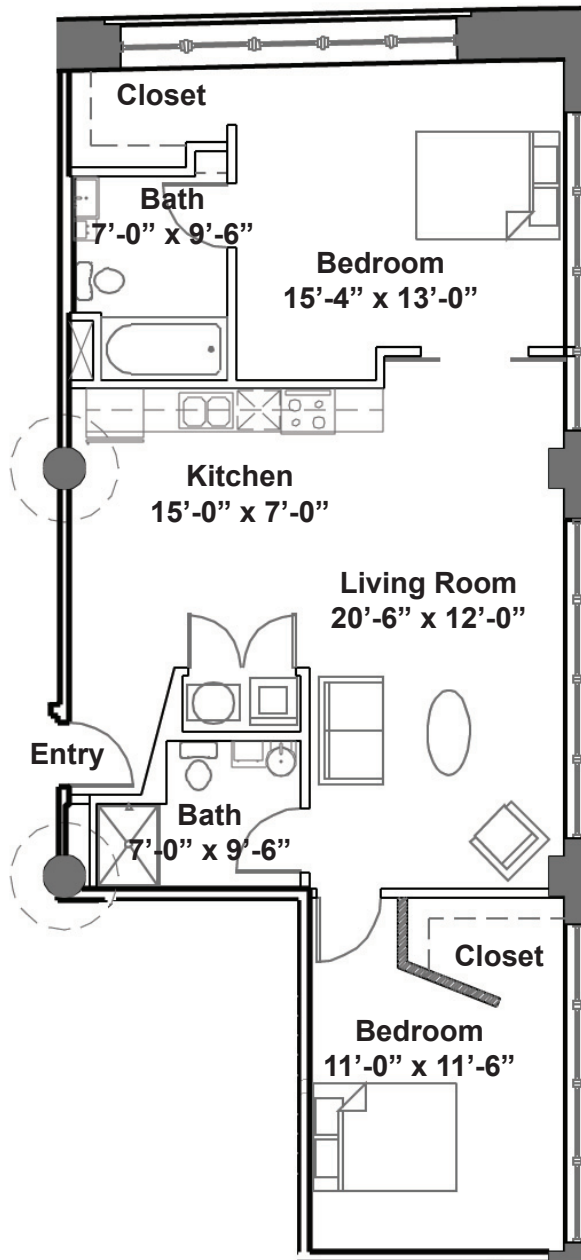

LOFT APARTMENTS

Unit X05

1156 Sq. Ft. 2 Bedroom 2 Bath

2615 Washington Avenue St. Louis MO 63103
P: 314 436 2200 F: 314 241 2244 www.blueurban.com

blueurban

Artist renderings may vary in precise detail from actual construction. Floor plans, square footages and pricing are approximate and subject to change without notice. Plans show improvements that are proposed and need not be built.