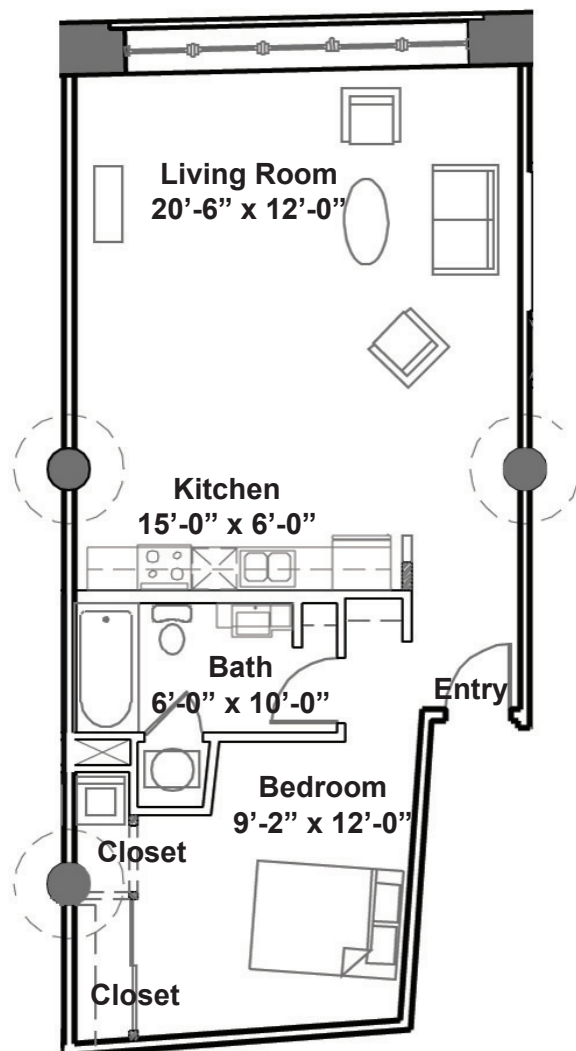

LOFT APARTMENTS

Unit X04

870 Sq. Ft. 1 Bedroom 1 Bath

2615 Washington Avenue St. Louis MO 63103
P: 314 436 2200 F: 314 241 2244 www.blueurban.com

Artist renderings may vary in precise detail from actual construction. Floor plans, square footages and pricing are approximate and subject to change without notice. Plans show improvements that are proposed and need not be built.