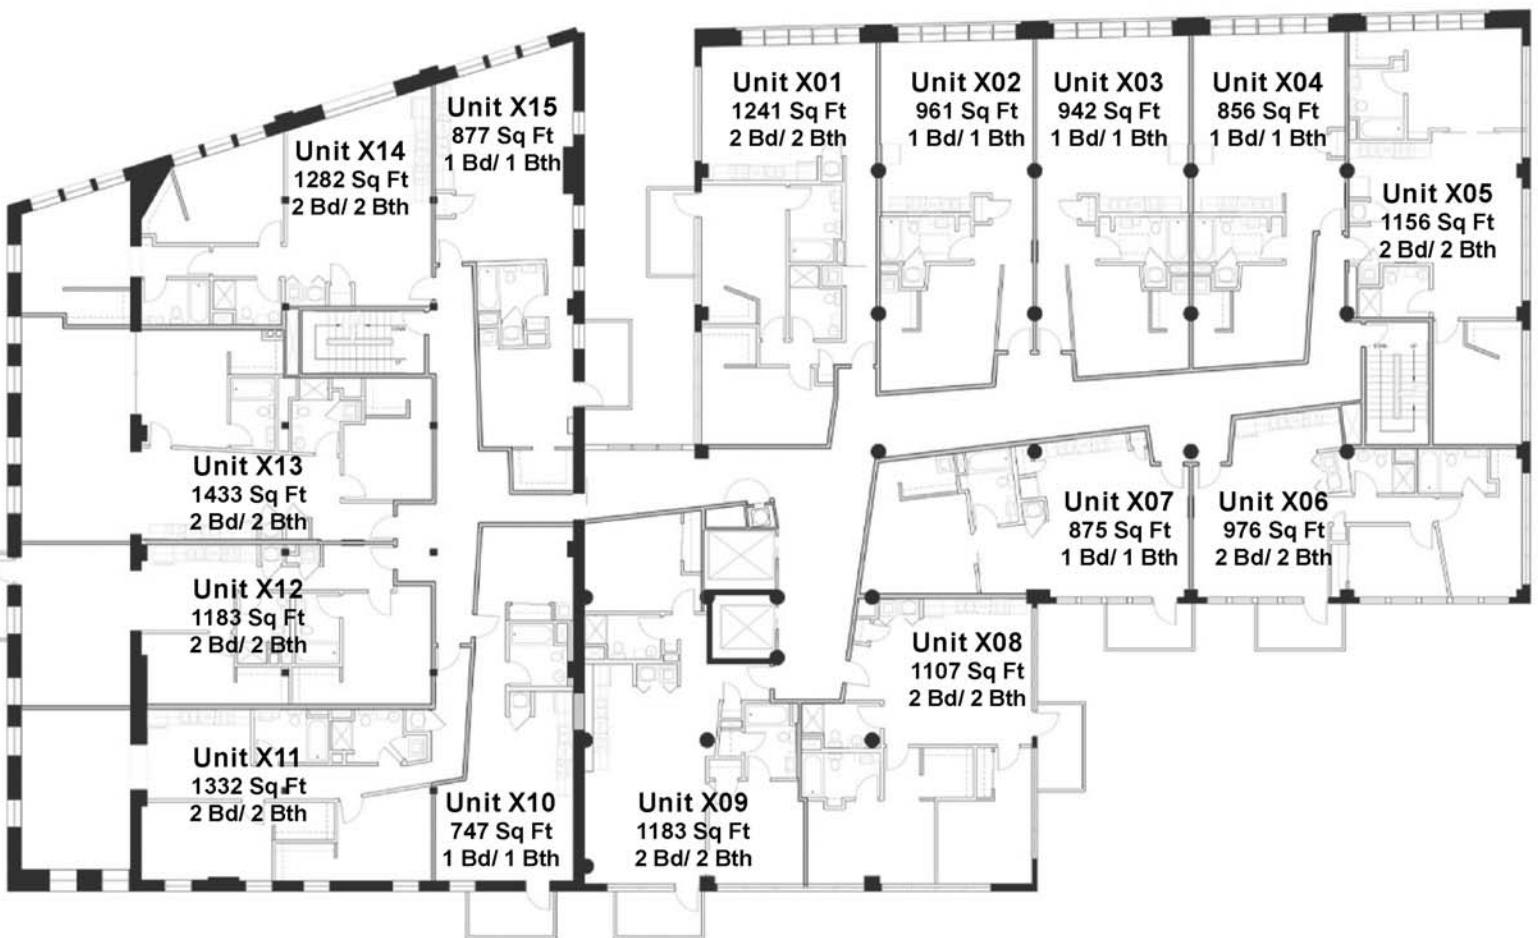

LOFTS

Third Floor Plan

2615 Washington Avenue St. Louis MO 63103
P: 314 436 2200 F: 314 241 2244 www.gewlofts.com

*Square footage and pricing are approximate and are subject to change without notice.