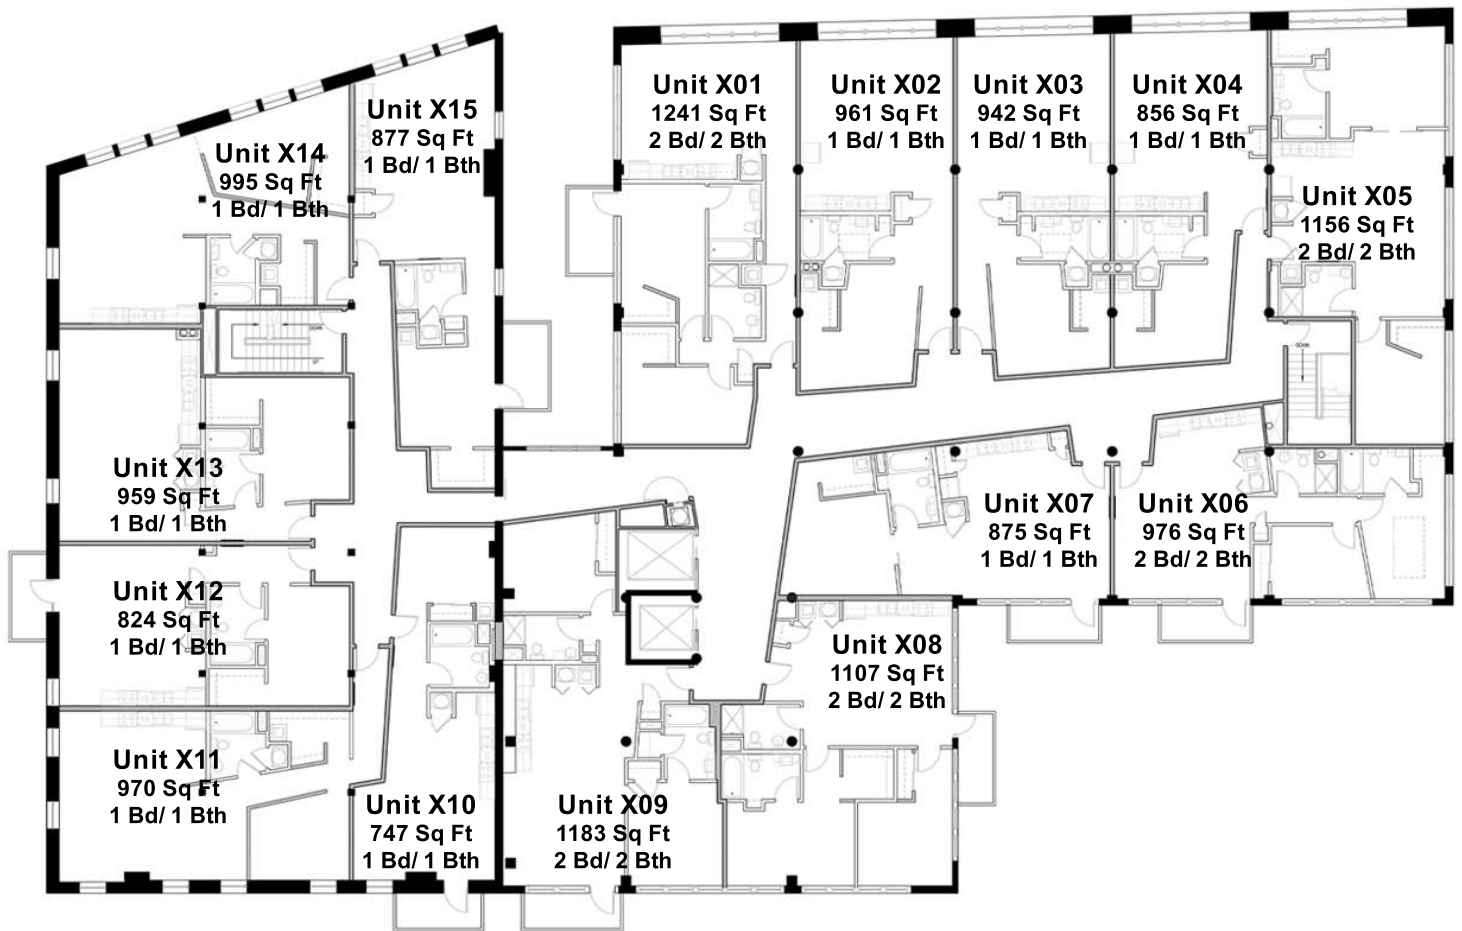

LOFTS

Typical Floor Plan

2615 Washington Avenue St. Louis MO 63103
P: 314 436 2200 F: 314 241 2244 www.gewlofts.com

*Square footage and pricing are approximate and are subject to change without notice.