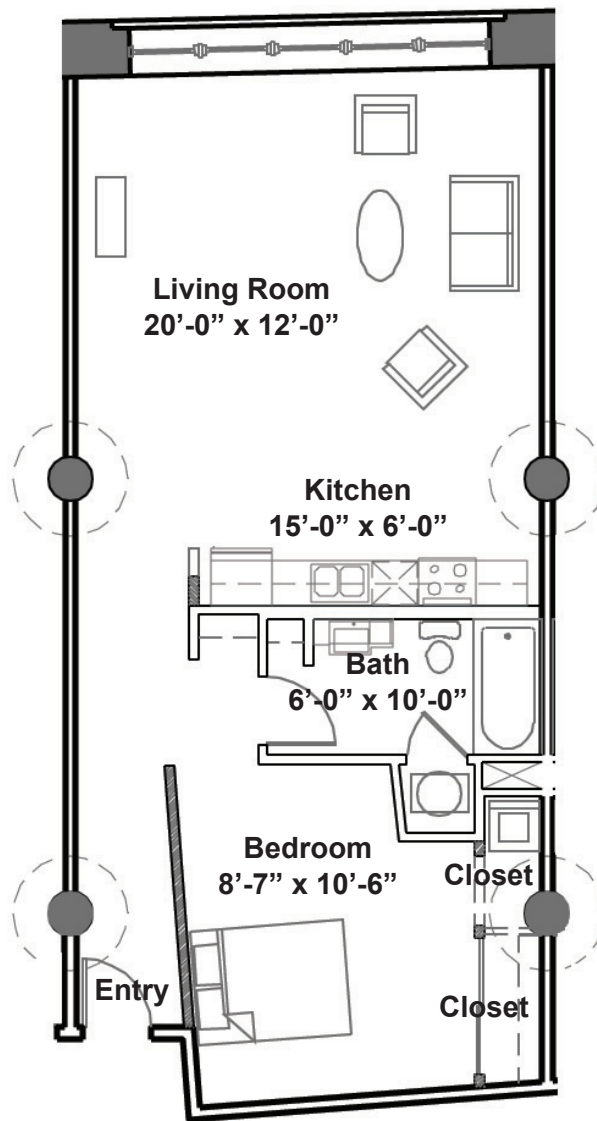

LOFT APARTMENTS

Unit X03

942 Sq. Ft. 1 Bedroom 1 Bath

2615 Washington Avenue St. Louis MO 63103
P: 314 436 2200 F: 314 241 2244 www.blueurban.com

Artist renderings may vary in precise detail from actual construction. Floor plans, square footages and pricing are approximate and subject to change without notice. Plans show improvements that are proposed and need not be built.