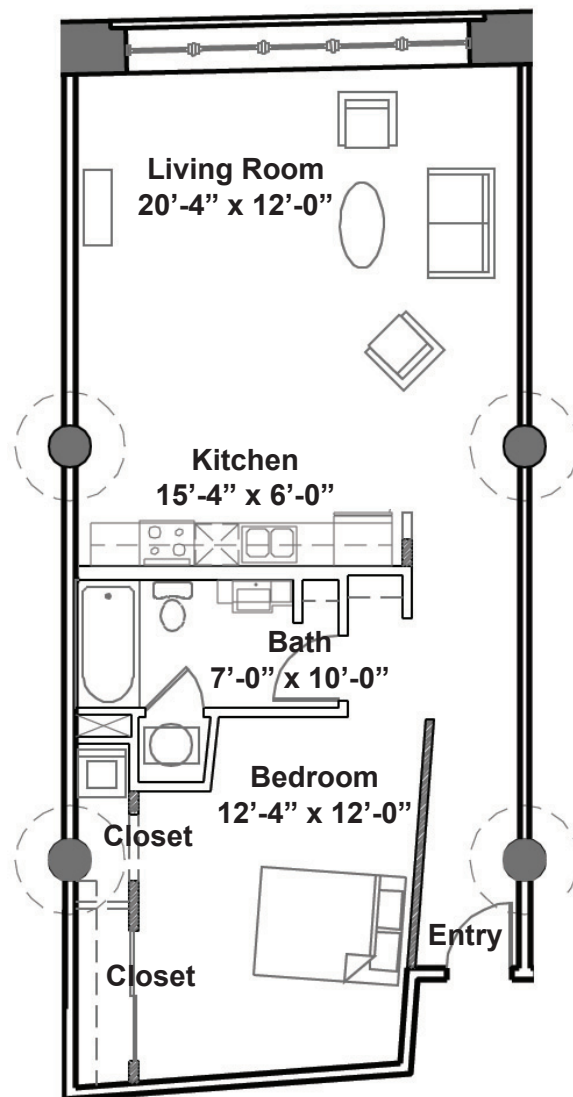

LOFT APARTMENTS

Unit X02

961 Sq. Ft. 1 Bedroom 1 Bath

2615 Washington Avenue St. Louis MO 63103
P: 314 436 2200 F: 314 241 2244 www.blueurban.com

Artist renderings may vary in precise detail from actual construction. Floor plans, square footages and pricing are approximate and subject to change without notice. Plans show improvements that are proposed and need not be built.