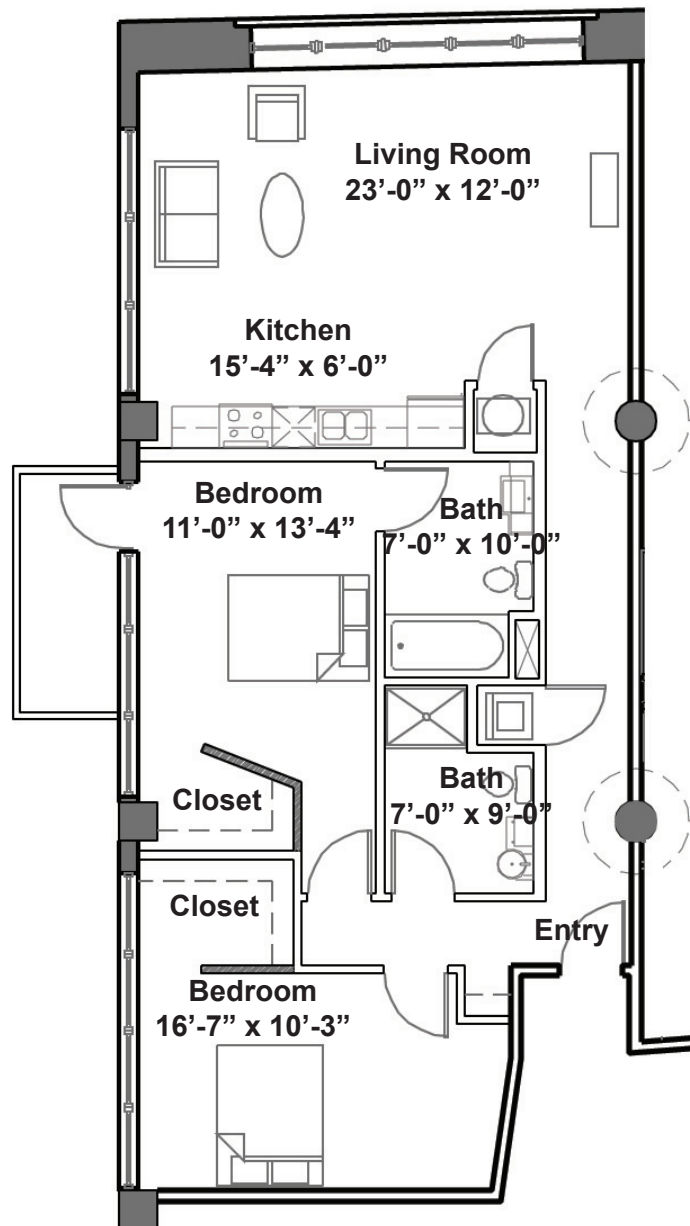

LOFT APARTMENTS

# Unit X01

1241 Sq. Ft. 2 Bedroom 2 Bath

2615 Washington Avenue St. Louis MO 63103  
P: 314 436 2200 F: 314 241 2244 [www.blueurban.com](http://www.blueurban.com)

Artist renderings may vary in precise detail from actual construction. Floor plans, square footages and pricing are approximate and subject to change without notice. Plans show improvements that are proposed and need not be built.