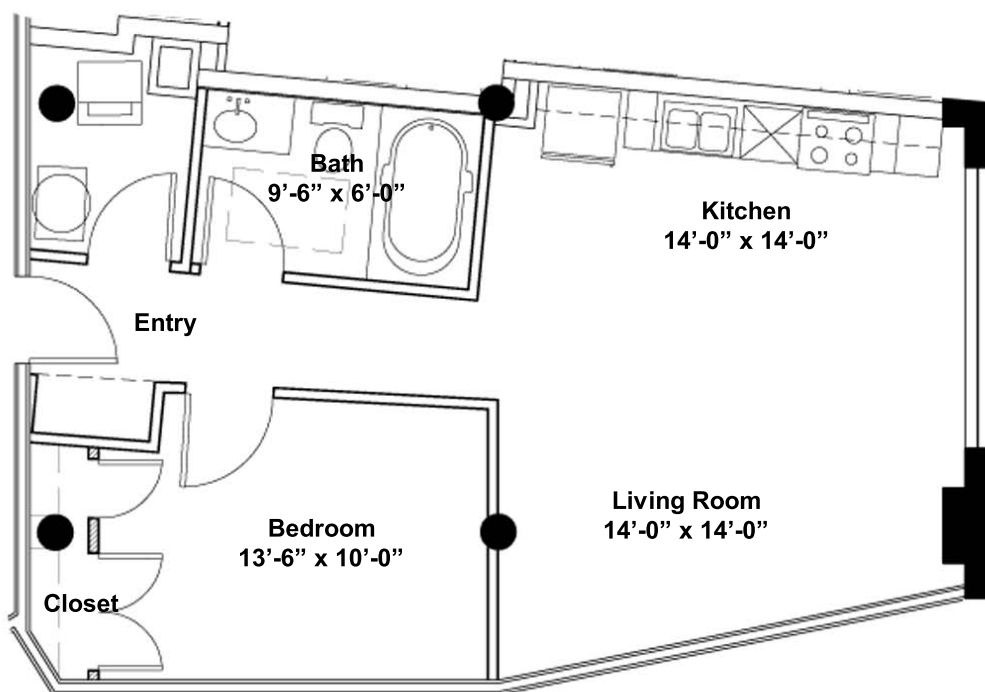

## Unit 13

655 Sq. Ft. 1 Bedroom 1 Bath

2201 Washington Avenue St. Louis MO 63103  
P: 314 436 2200 F: 314 241 2244 [www.motorlofts.com](http://www.motorlofts.com)

blueurban

\*Square footage and pricing are approximate and are subject to change without notice