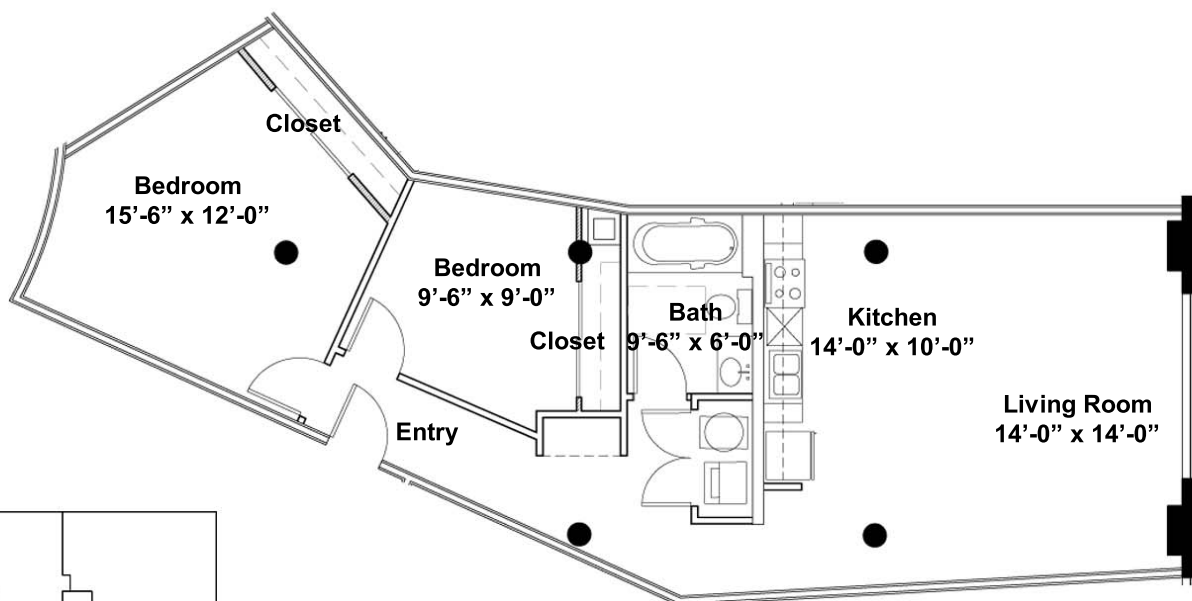

## Unit 11

1075 Sq. Ft. 2 Bedroom 1 Bath

2201 Washington Avenue St. Louis MO 63103  
P: 314 436 2200 F: 314 241 2244 [www.motorlofts.com](http://www.motorlofts.com)

blueurban

\*Square footage and pricing are approximate and are subject to change without notice