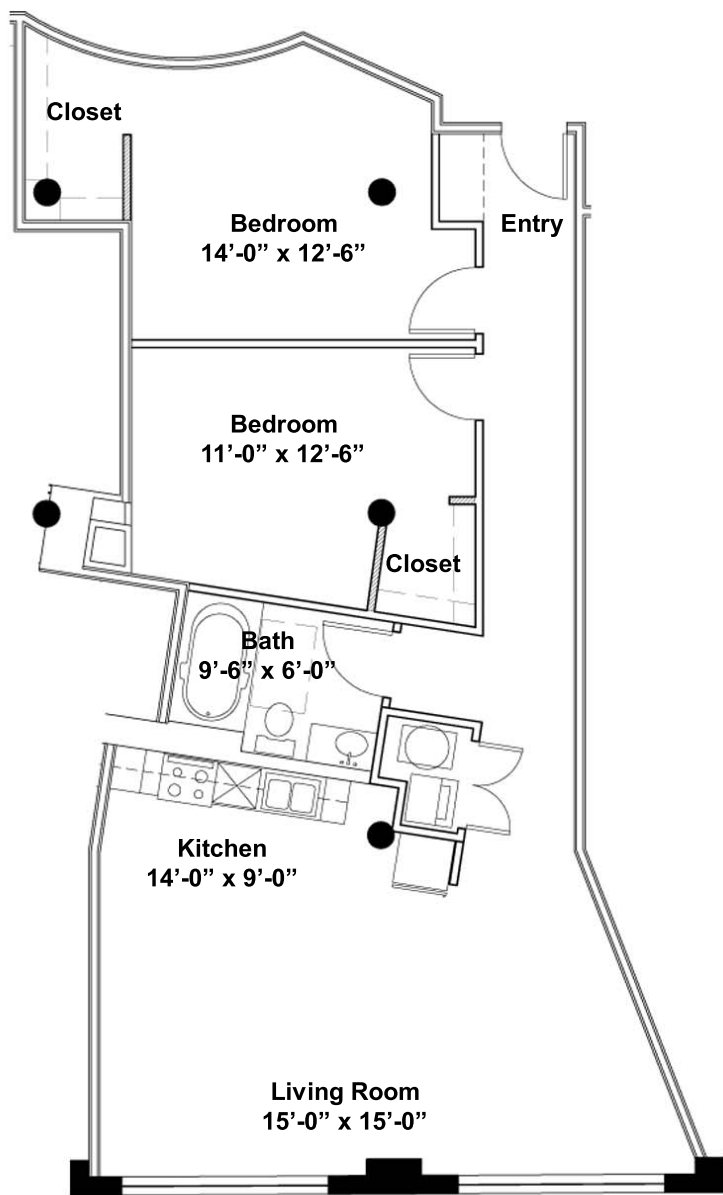

MOTOR

L O F T S

Unit 08

1155 Sq. Ft. 2 Bedroom 1 Bath

2201 Washington Avenue St. Louis MO 63103
P: 314 436 2200 F: 314 241 2244 www.motorlofts.com

blueurban

*Square footage and pricing are approximate and are subject to change without notice