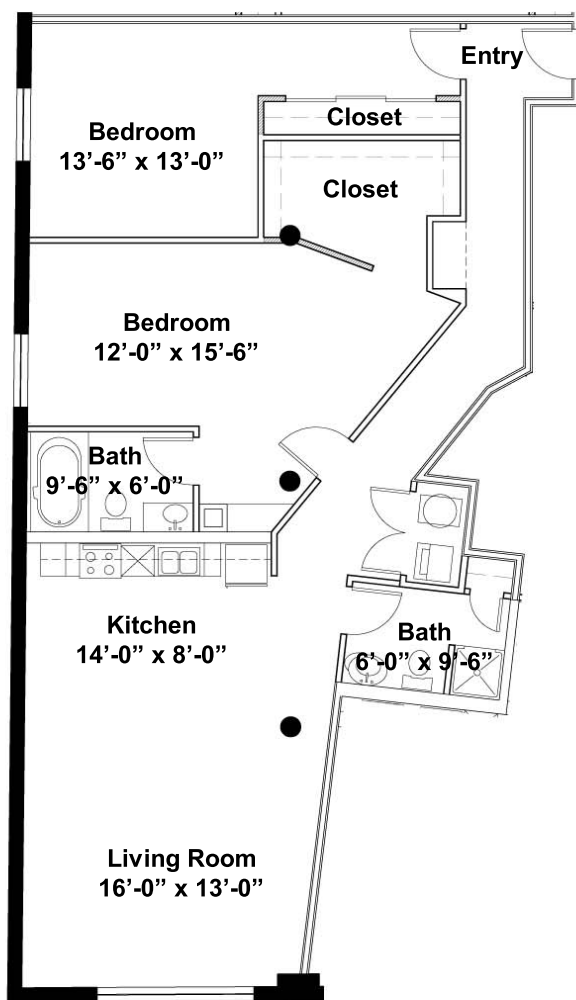

MOTOR

L O F T S

Unit 05

1536 Sq. Ft. 2 Bedroom 2 Bath

2201 Washington Avenue St. Louis MO 63103
P: 314 436 2200 F: 314 241 2244 www.motorlofts.com

blueurban

*Square footage and pricing are approximate and are subject to change without notice