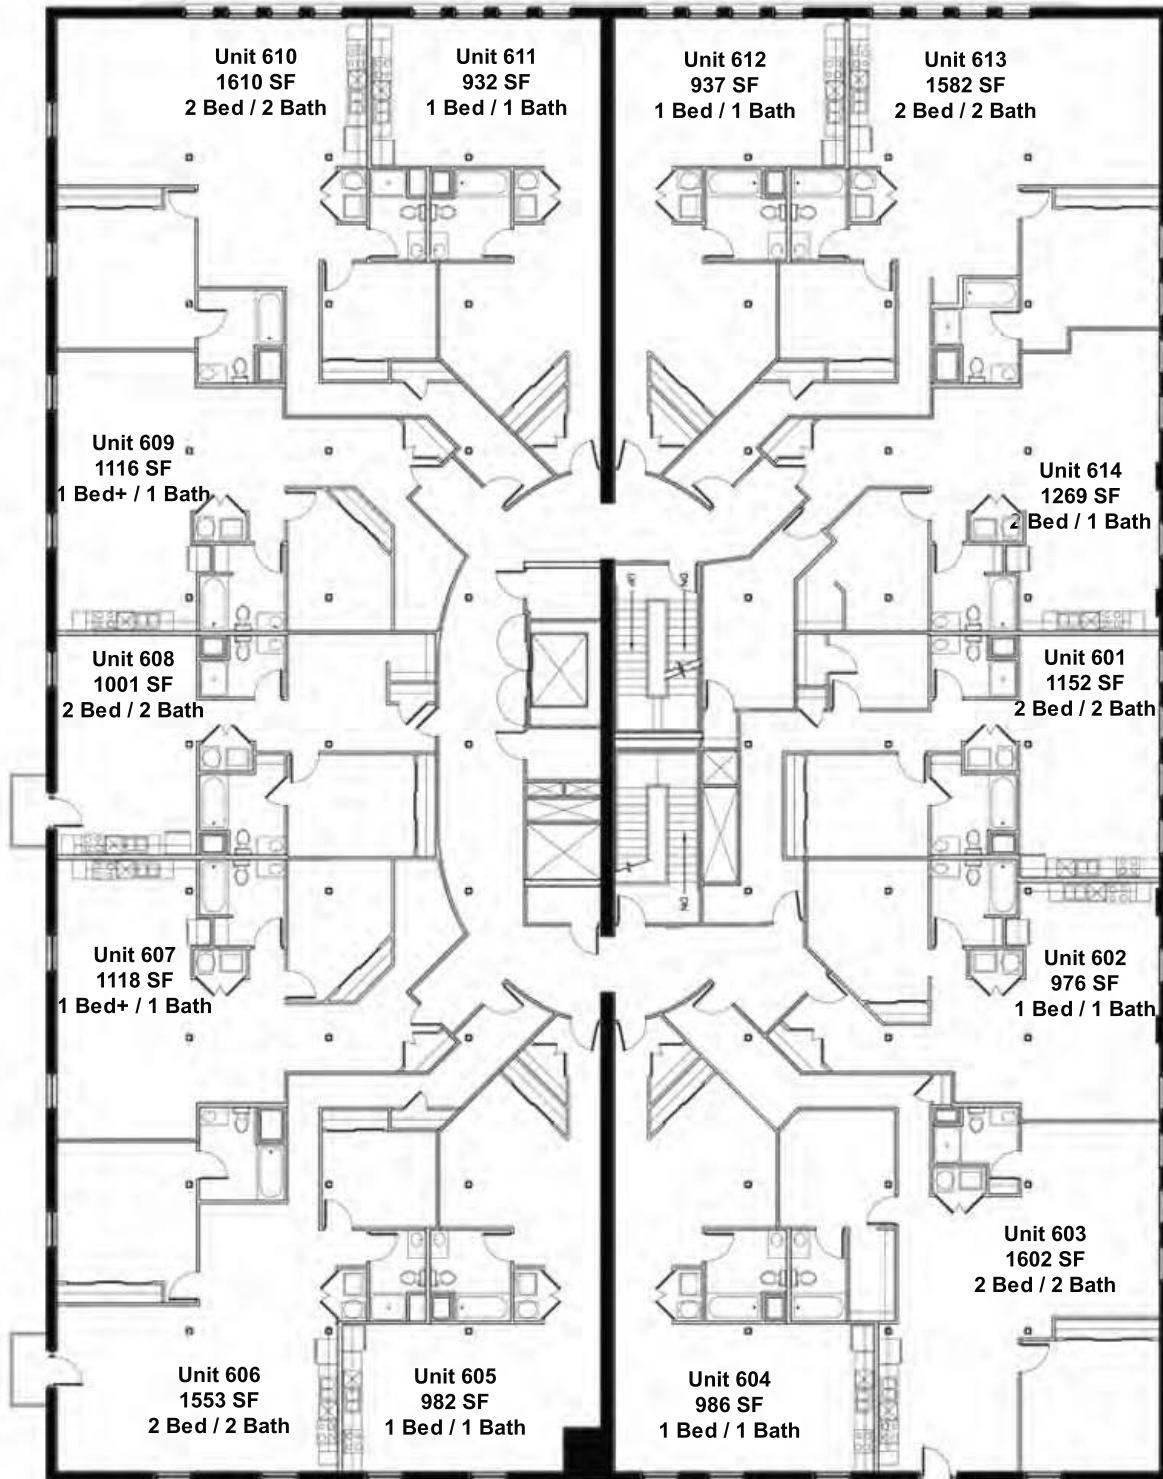

6th Floor Residential Floor Plan

1000 Spruce Street
St. Louis MO 63102
P: 314 436 2200
F: 314 436 2201
www.blueurban.com

Spruce Street

Tenth Street

*Square footage and pricing are approximate and are subject to change without notice.