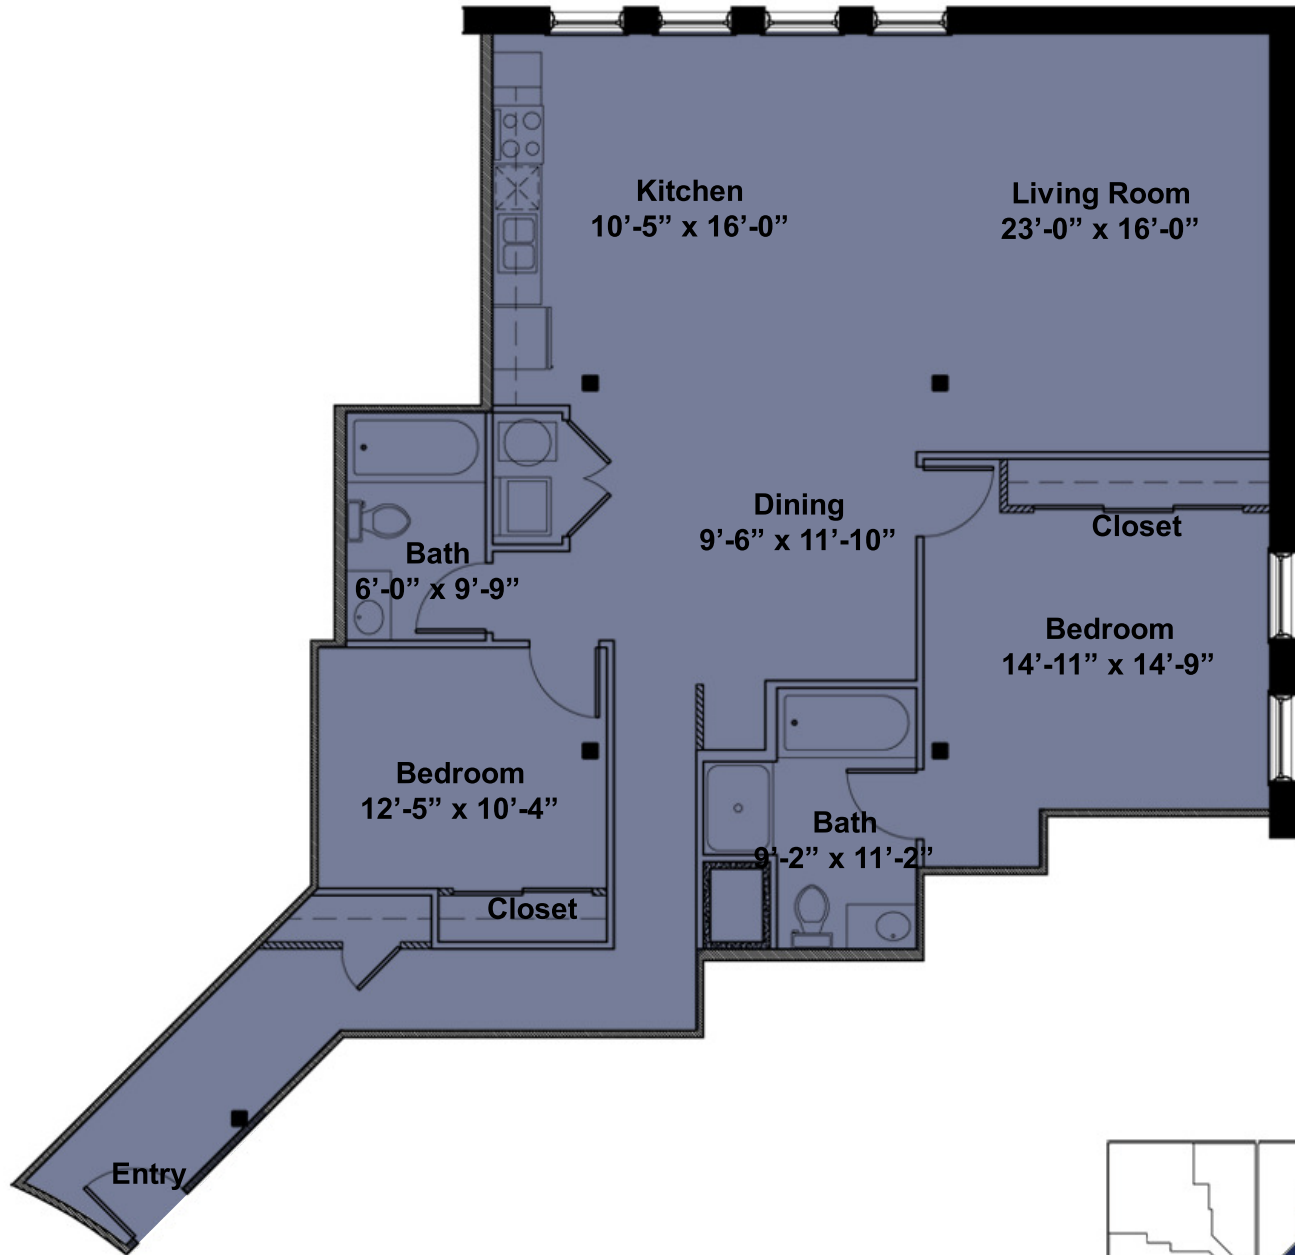

Unit 613

1582 Sq. Ft. 2 Bedroom 2 Bath

1000 Spruce Street
St. Louis MO 63102
P: 314 436 2200
F: 314 241 2244

www.stlballparklofts.com

Wall Type Legend

	Exterior Wall
	Partial Height Wall
	Demising Wall
	Full Height Wall

*Square footage and pricing are approximate and are subject to change without notice.