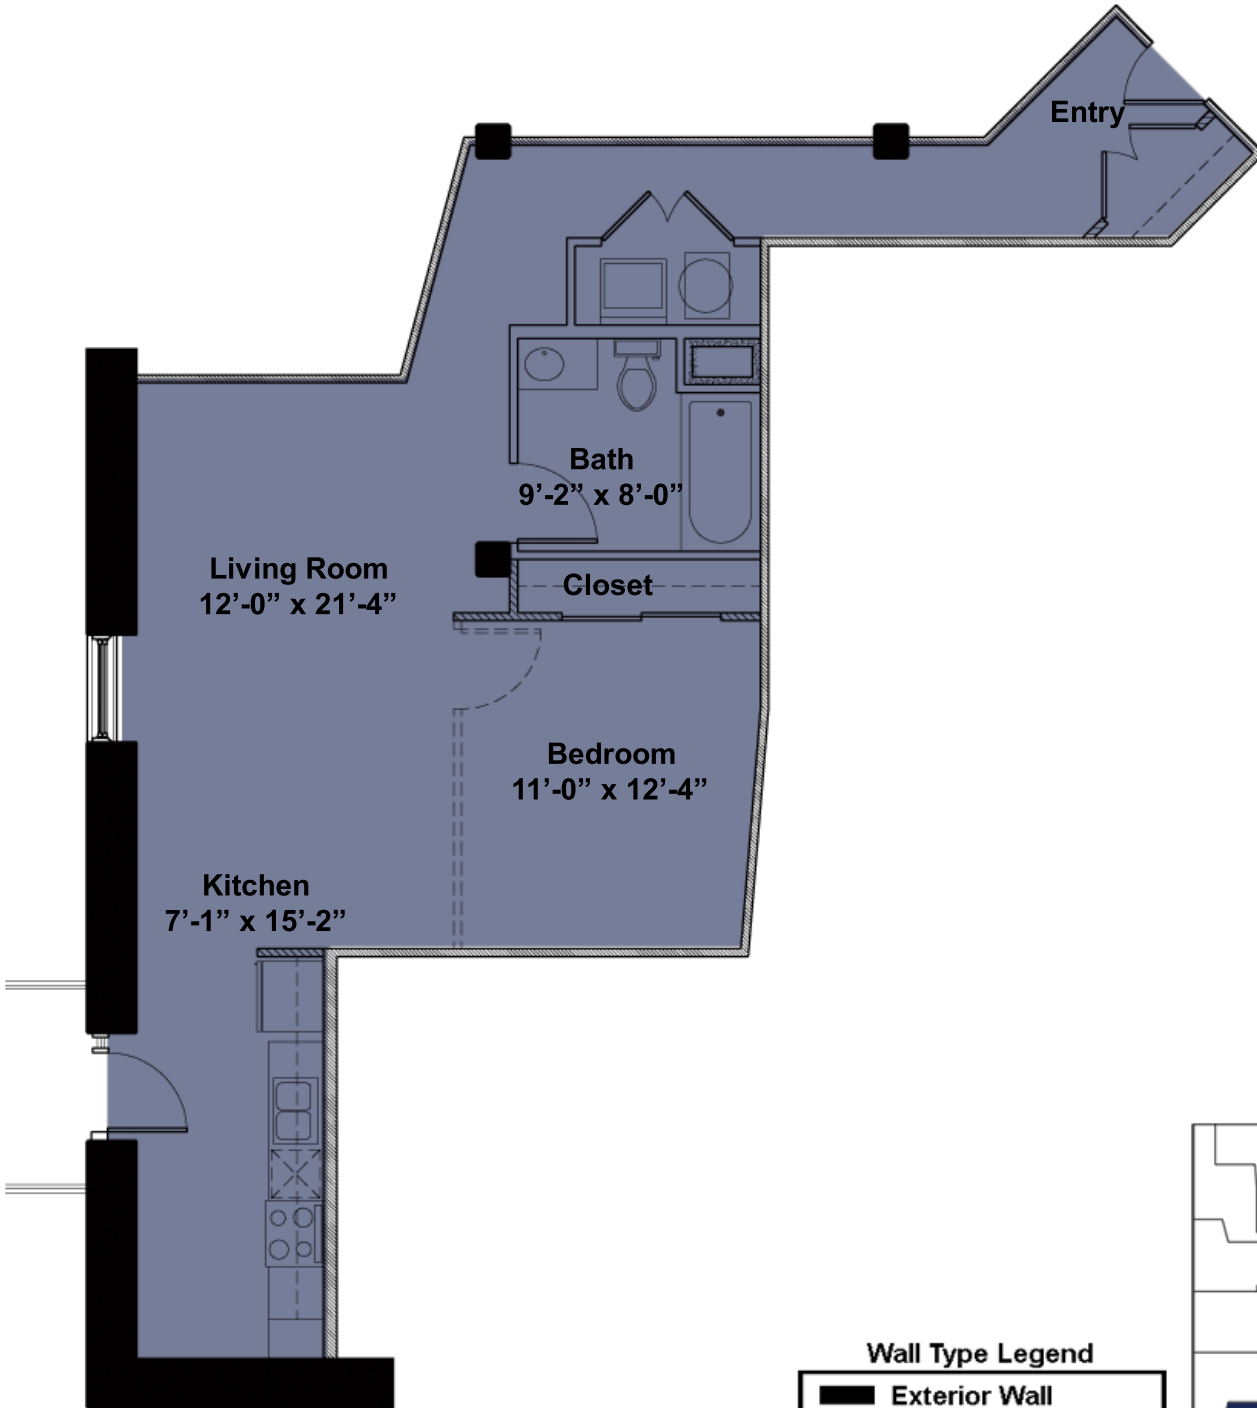

# Unit 308, 408, 508

## 878 Sq. Ft. 1 Bedroom 1 Bath

1000 Spruce Street  
 St. Louis MO 63102  
 P: 314 436 2200  
 F: 314 241 2244  
[www.stlballparklofts.com](http://www.stlballparklofts.com)

**Wall Type Legend**

-  Exterior Wall
-  Partial Height Wall
-  Demising Wall
-  Full Height Wall

\*Square footage and pricing are approximate and are subject to change without notice.