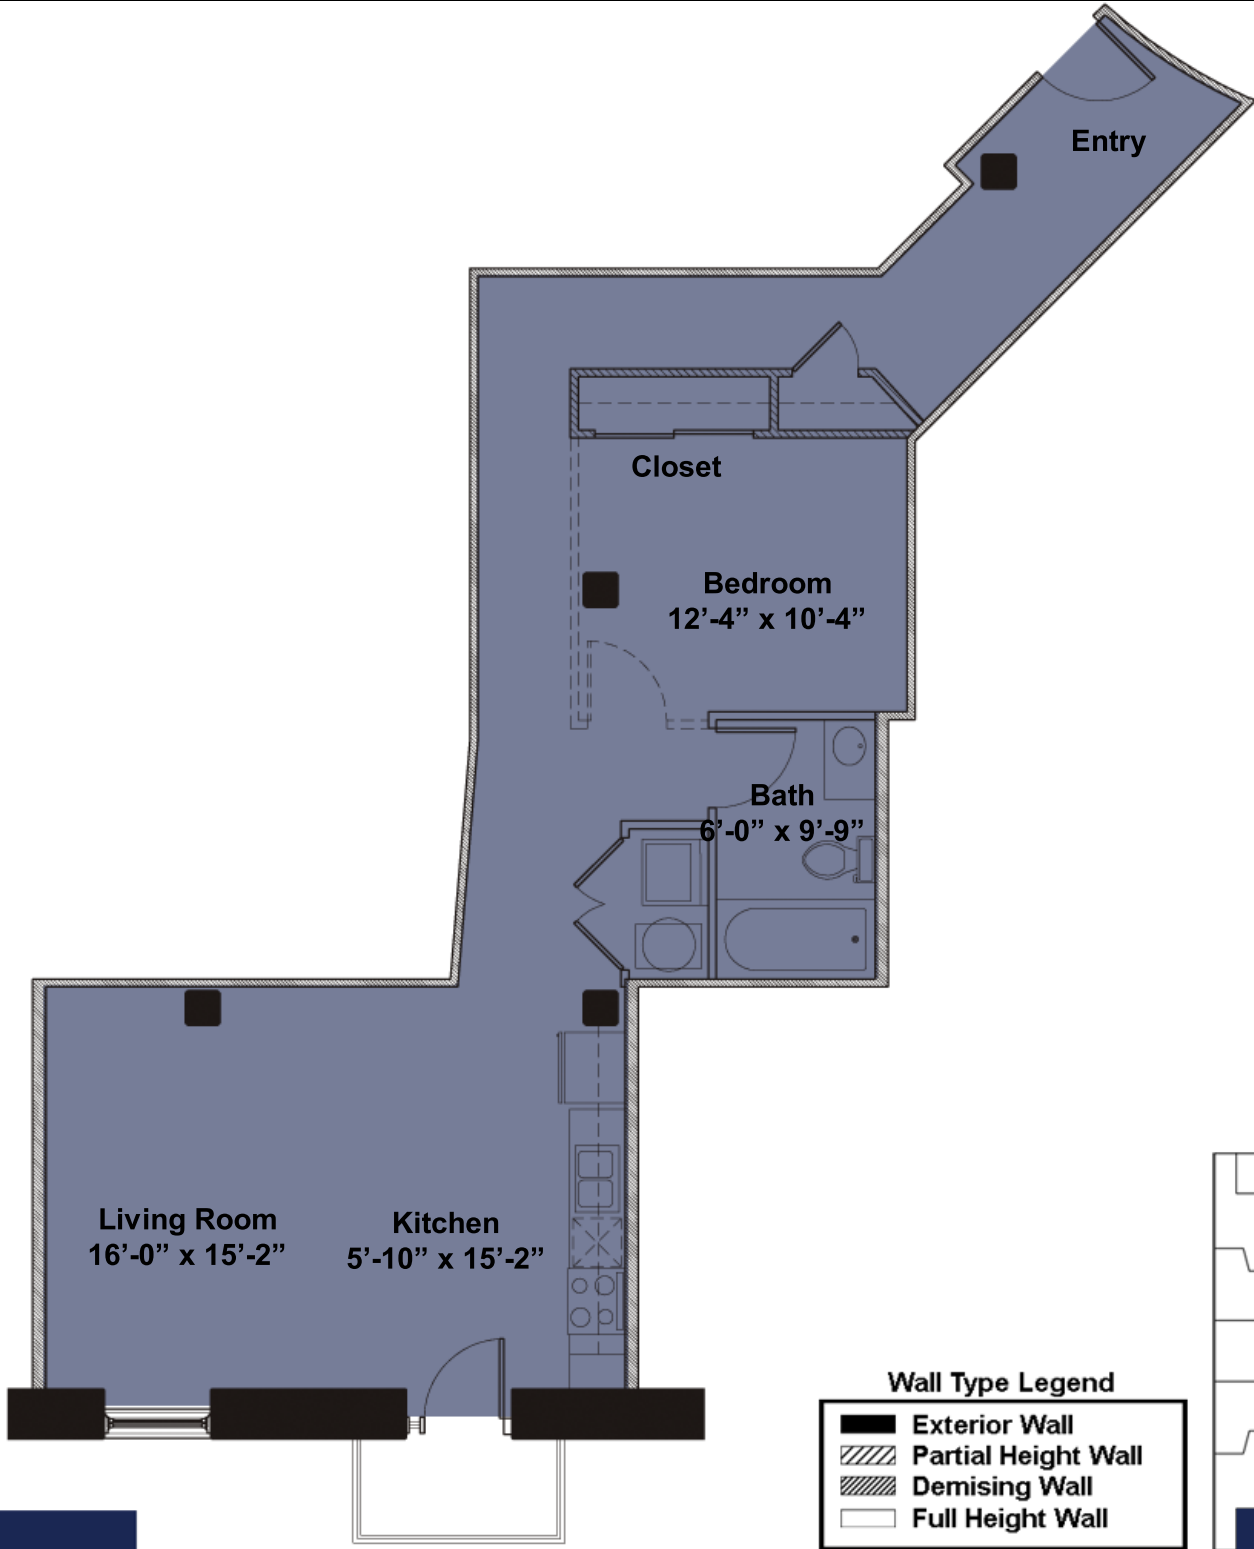

# Unit 307, 407, 507

## 892 Sq. Ft. 1 Bedroom 1 Bath

1000 Spruce Street  
 St. Louis MO 63102  
 P: 314 436 2200  
 F: 314 241 2244  
[www.stlballparklofts.com](http://www.stlballparklofts.com)

**Wall Type Legend**

- Exterior Wall
- Partial Height Wall
- Demising Wall
- Full Height Wall

\*Square footage and pricing are approximate and are subject to change without notice.