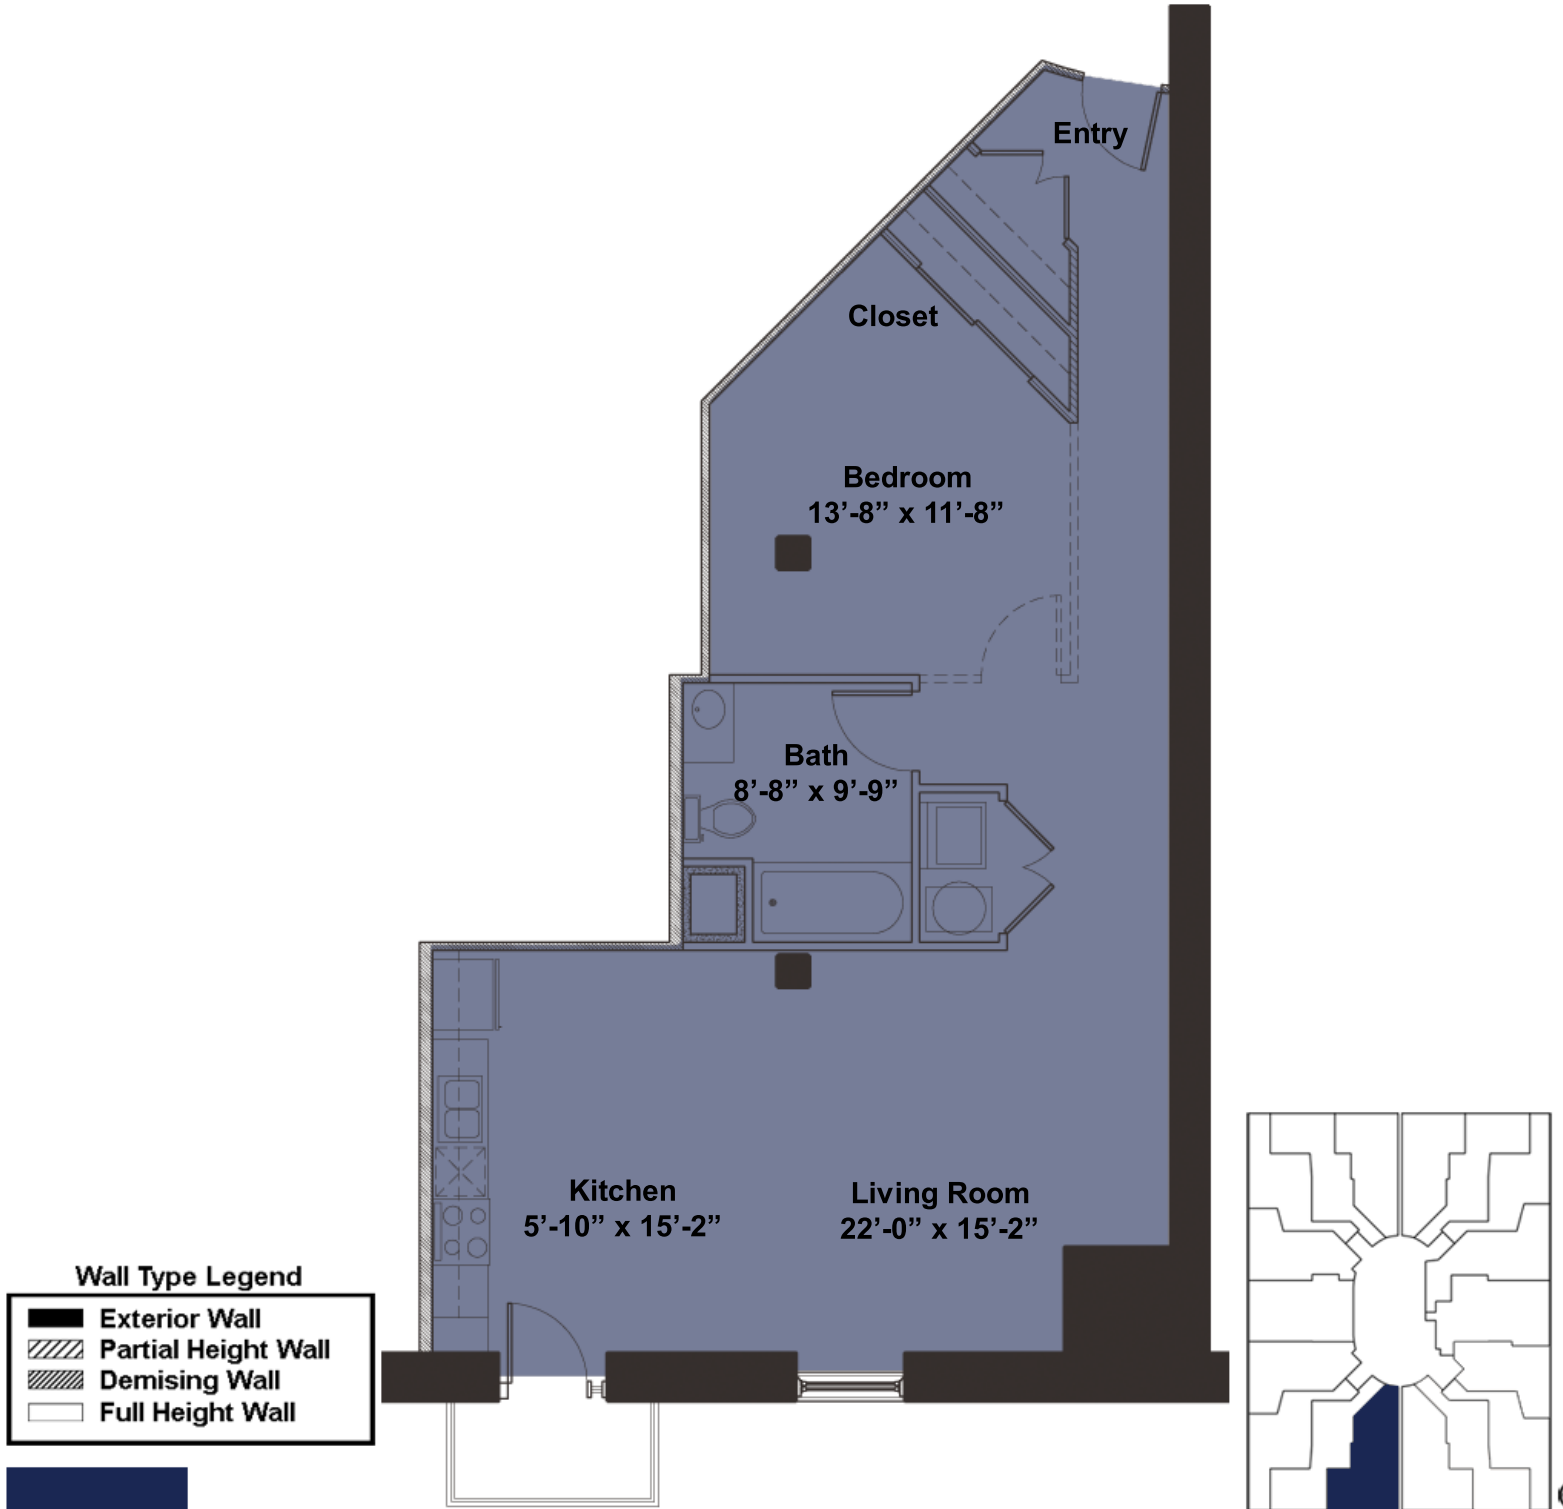

Unit 306, 406, 506

976 Sq. Ft. 1 Bedroom 1 Bath

1000 Spruce Street
St. Louis MO 63102
P: 314 436 2200
F: 314 241 2244
www.stlballparklofts.com

*Square footage and pricing are approximate and are subject to change without notice.