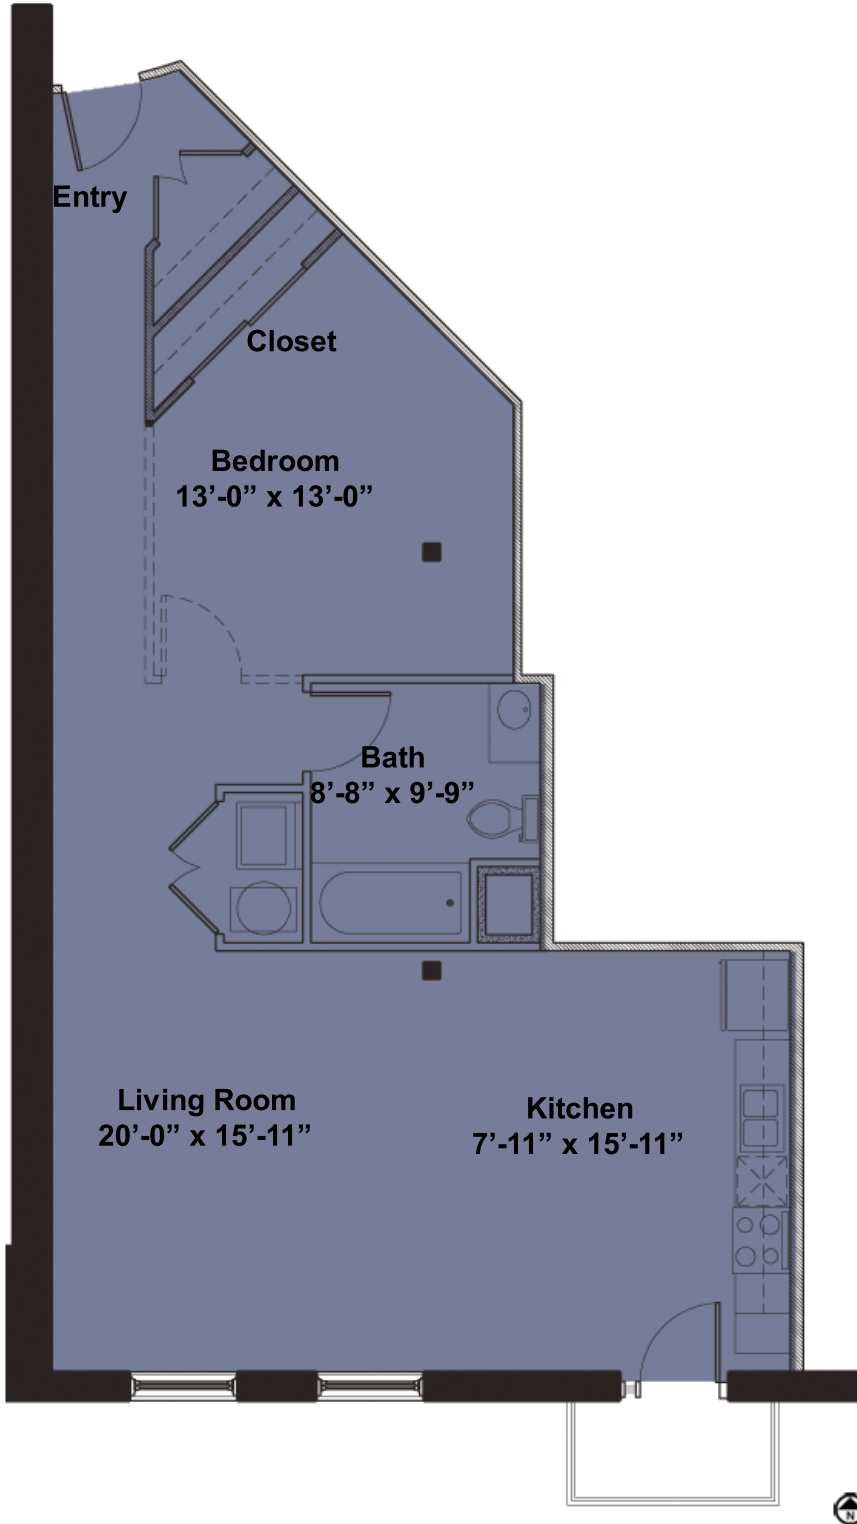

Unit 604

986 Sq. Ft. 1 Bedroom 1 Bath

1000 Spruce Street
St. Louis MO 63102

P: 314 436 2200

F: 314 241 2244

www.stlballparklofts.com

*Square footage and pricing are approximate and are subject to change without notice.