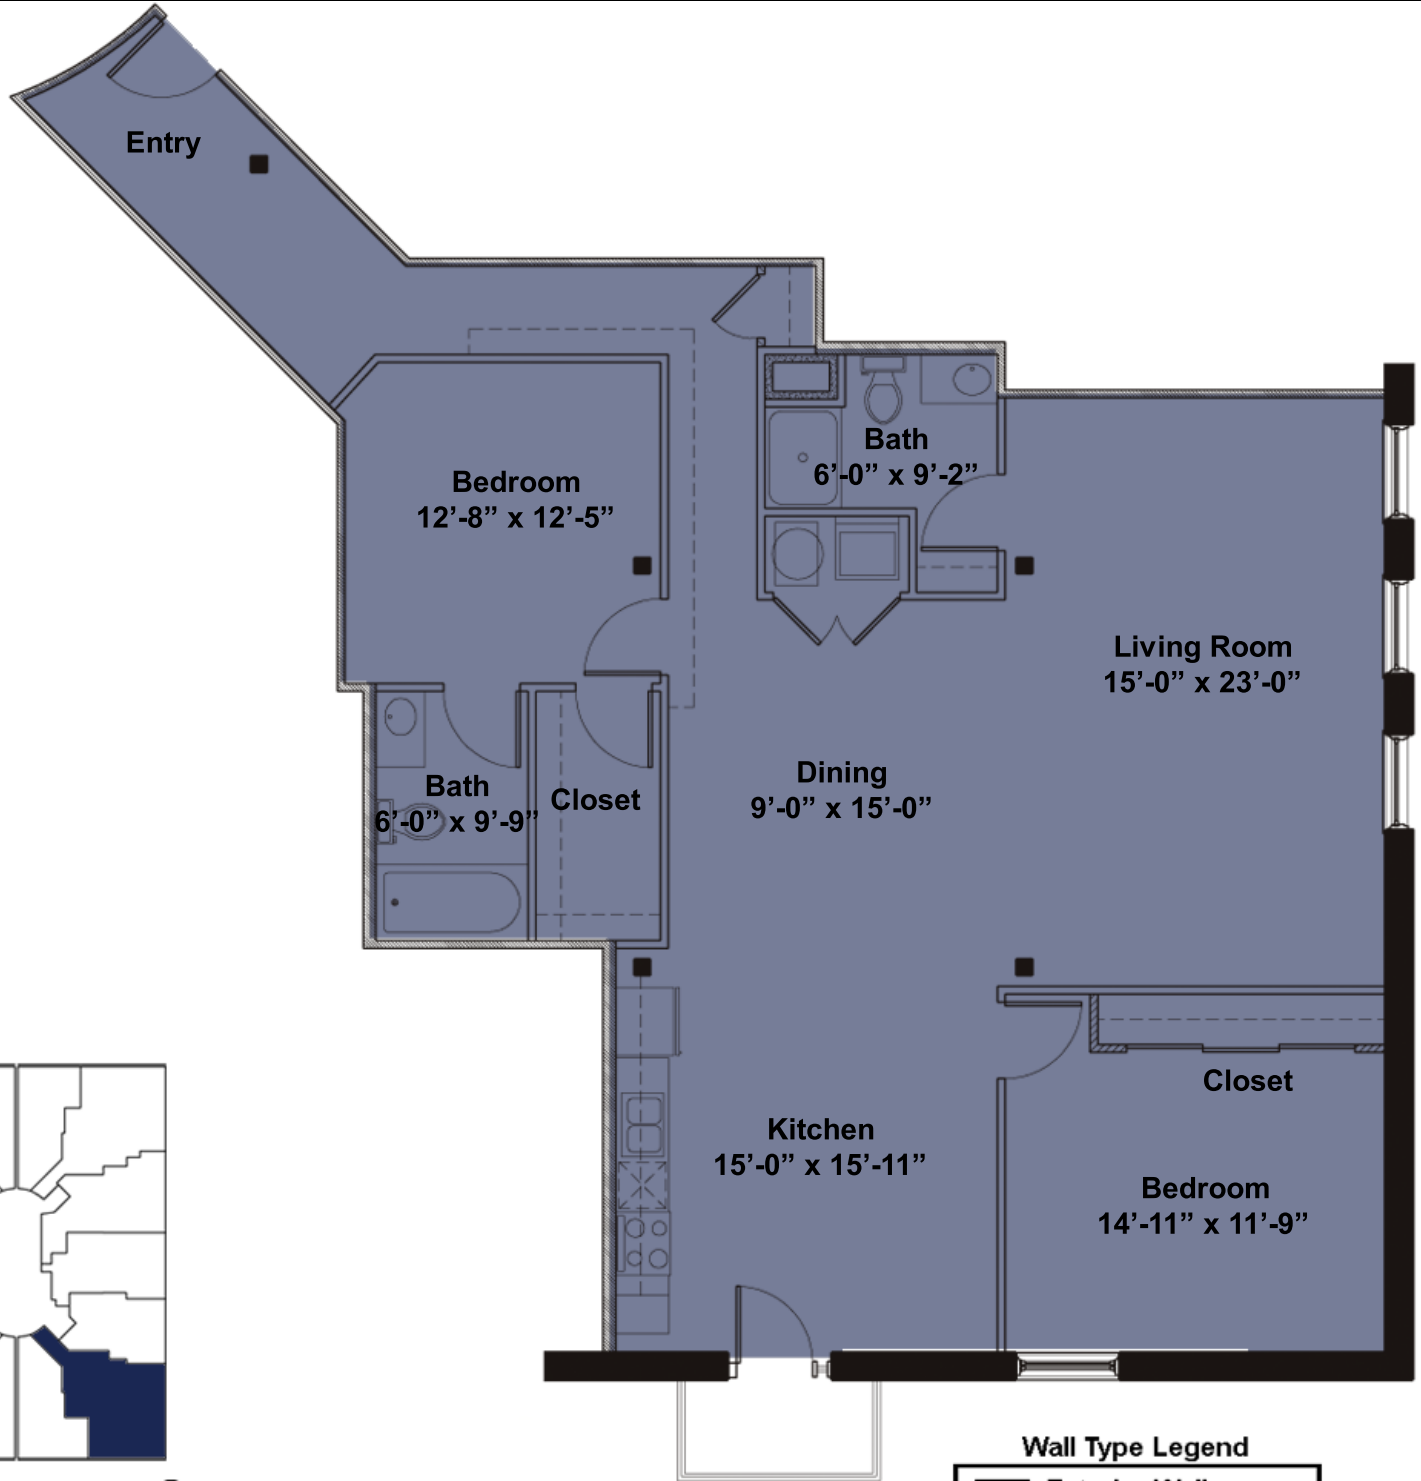

# Unit 603

1602 Sq. Ft. 2 Bedroom 2 Bath

1000 Spruce Street  
St. Louis MO 63102

P: 314 436 2200

F: 314 241 2244

www.stlballparklofts.com

**Wall Type Legend**

	Exterior Wall
	Partial Height Wall
	Demising Wall
	Full Height Wall

\*Square footage and pricing are approximate and are subject to change without notice.