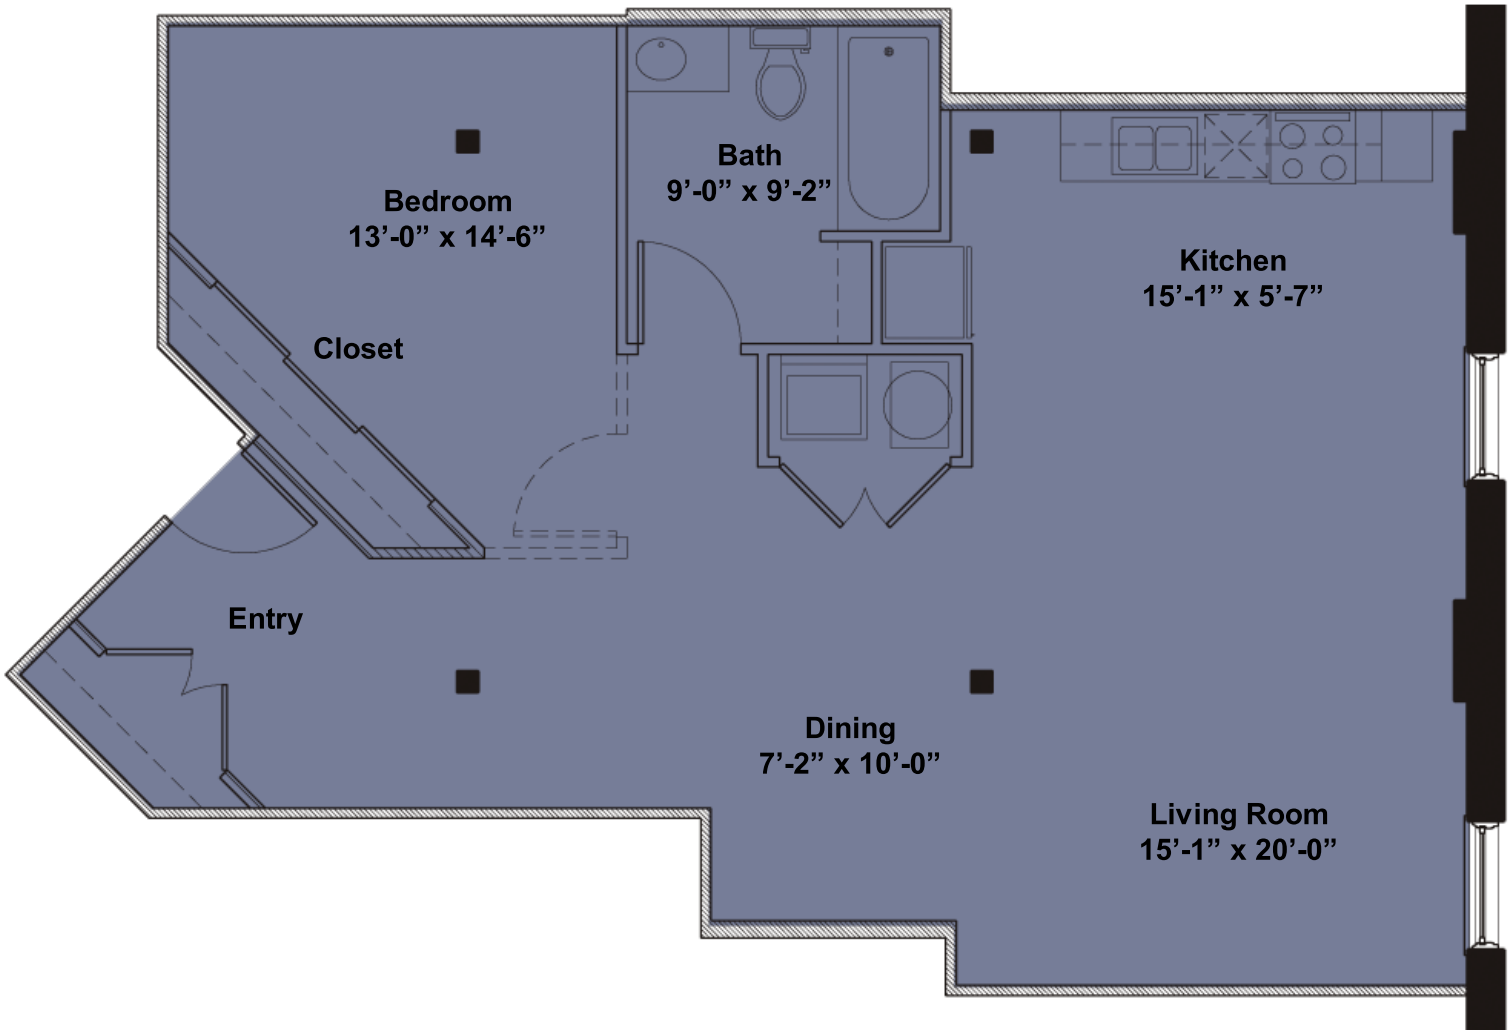

# Unit 602

976 Sq. Ft. 1 Bedroom 1 Bath

1000 Spruce Street  
St. Louis MO 63102

P: 314 436 2200

F: 314 241 2244

[www.stlballparklofts.com](http://www.stlballparklofts.com)

### Wall Type Legend

- Exterior Wall
- Partial Height Wall
- Demising Wall
- Full Height Wall

\*Square footage and pricing are approximate and are subject to change without notice.