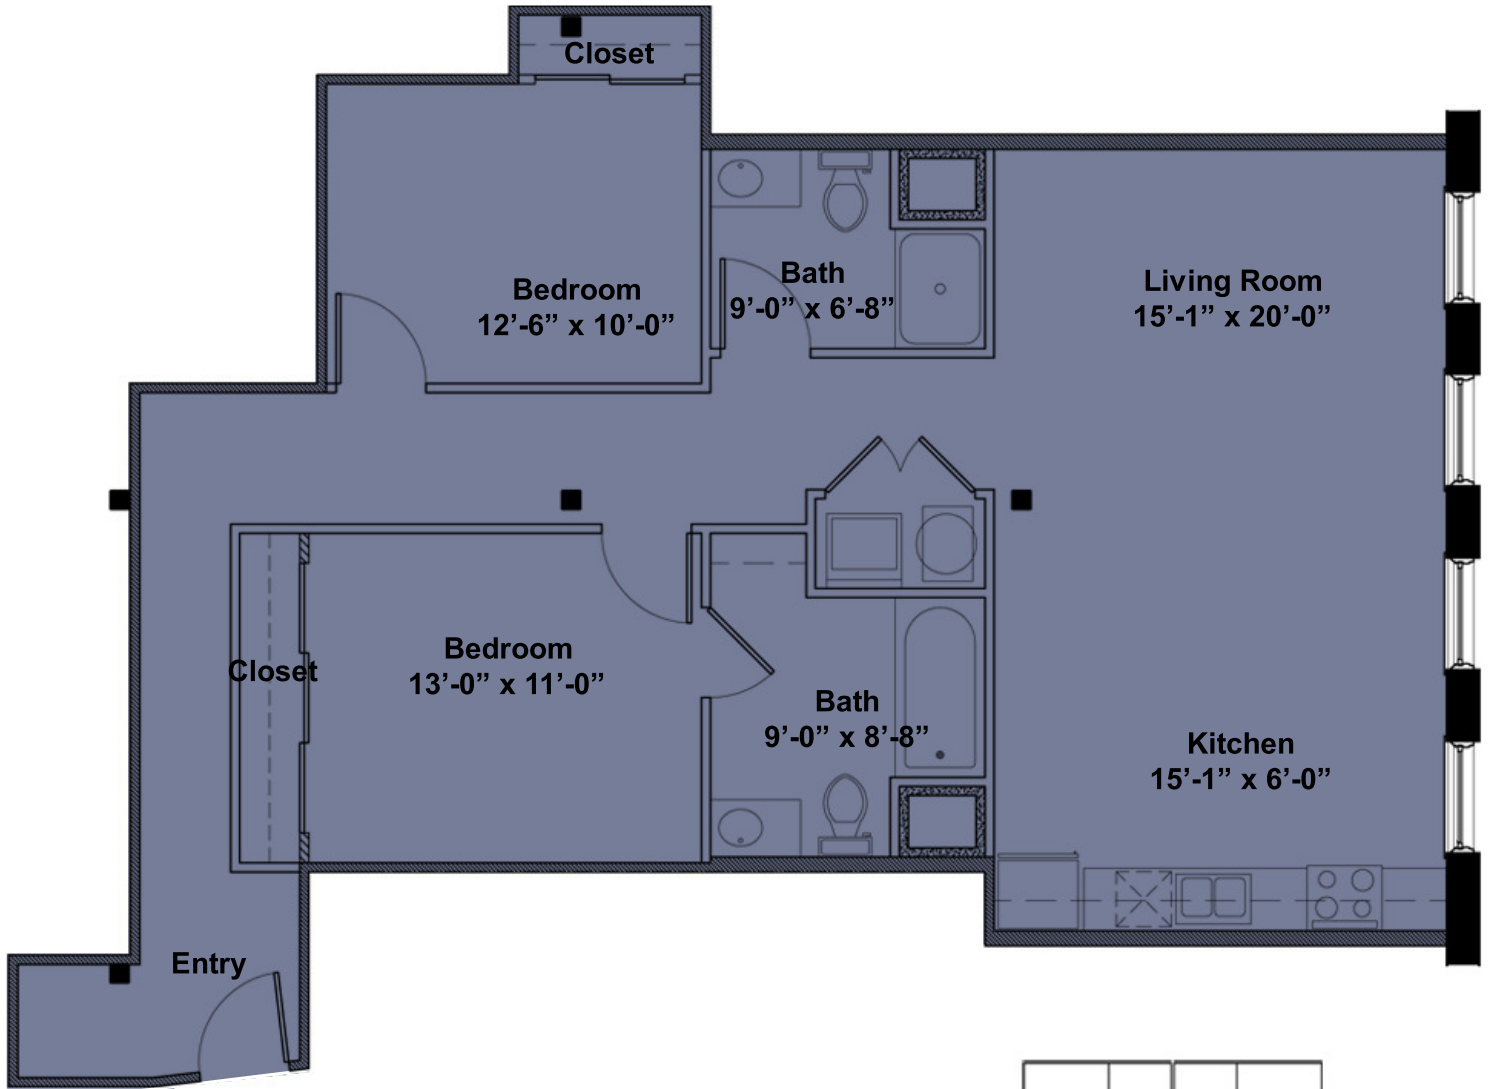

Unit 601

1152 Sq. Ft. 2 Bedroom 2 Bath

1000 Spruce Street
St. Louis MO 63102

P: 314 436 2200

F: 314 241 2244

www.stlballparklofts.com

Wall Type Legend

	Exterior Wall
	Partial Height Wall
	Demising Wall
	Full Height Wall

*Square footage and pricing are approximate and are subject to change without notice.