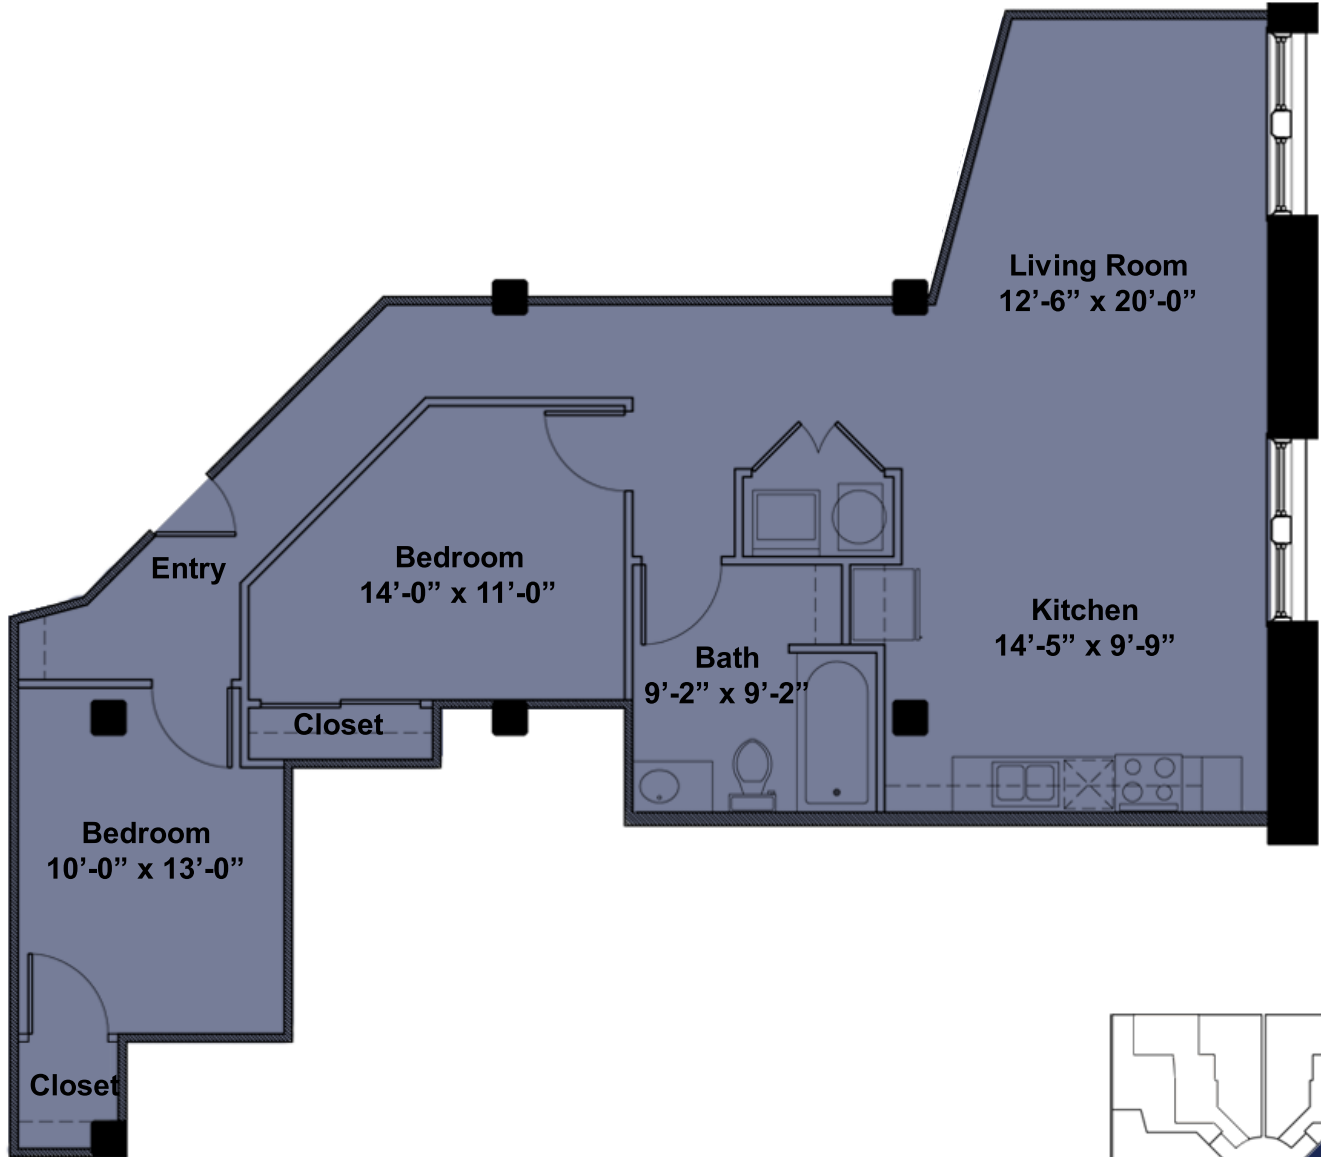

# Unit 318, 418, 518

## 1014 Sq. Ft. 2 Bedroom 1 Bath

1000 Spruce Street  
 St. Louis MO 63102  
 P: 314 436 2200  
 F: 314 241 2244  
[www.stlballparklofts.com](http://www.stlballparklofts.com)

\*Square footage and pricing are approximate and are subject to change without notice.