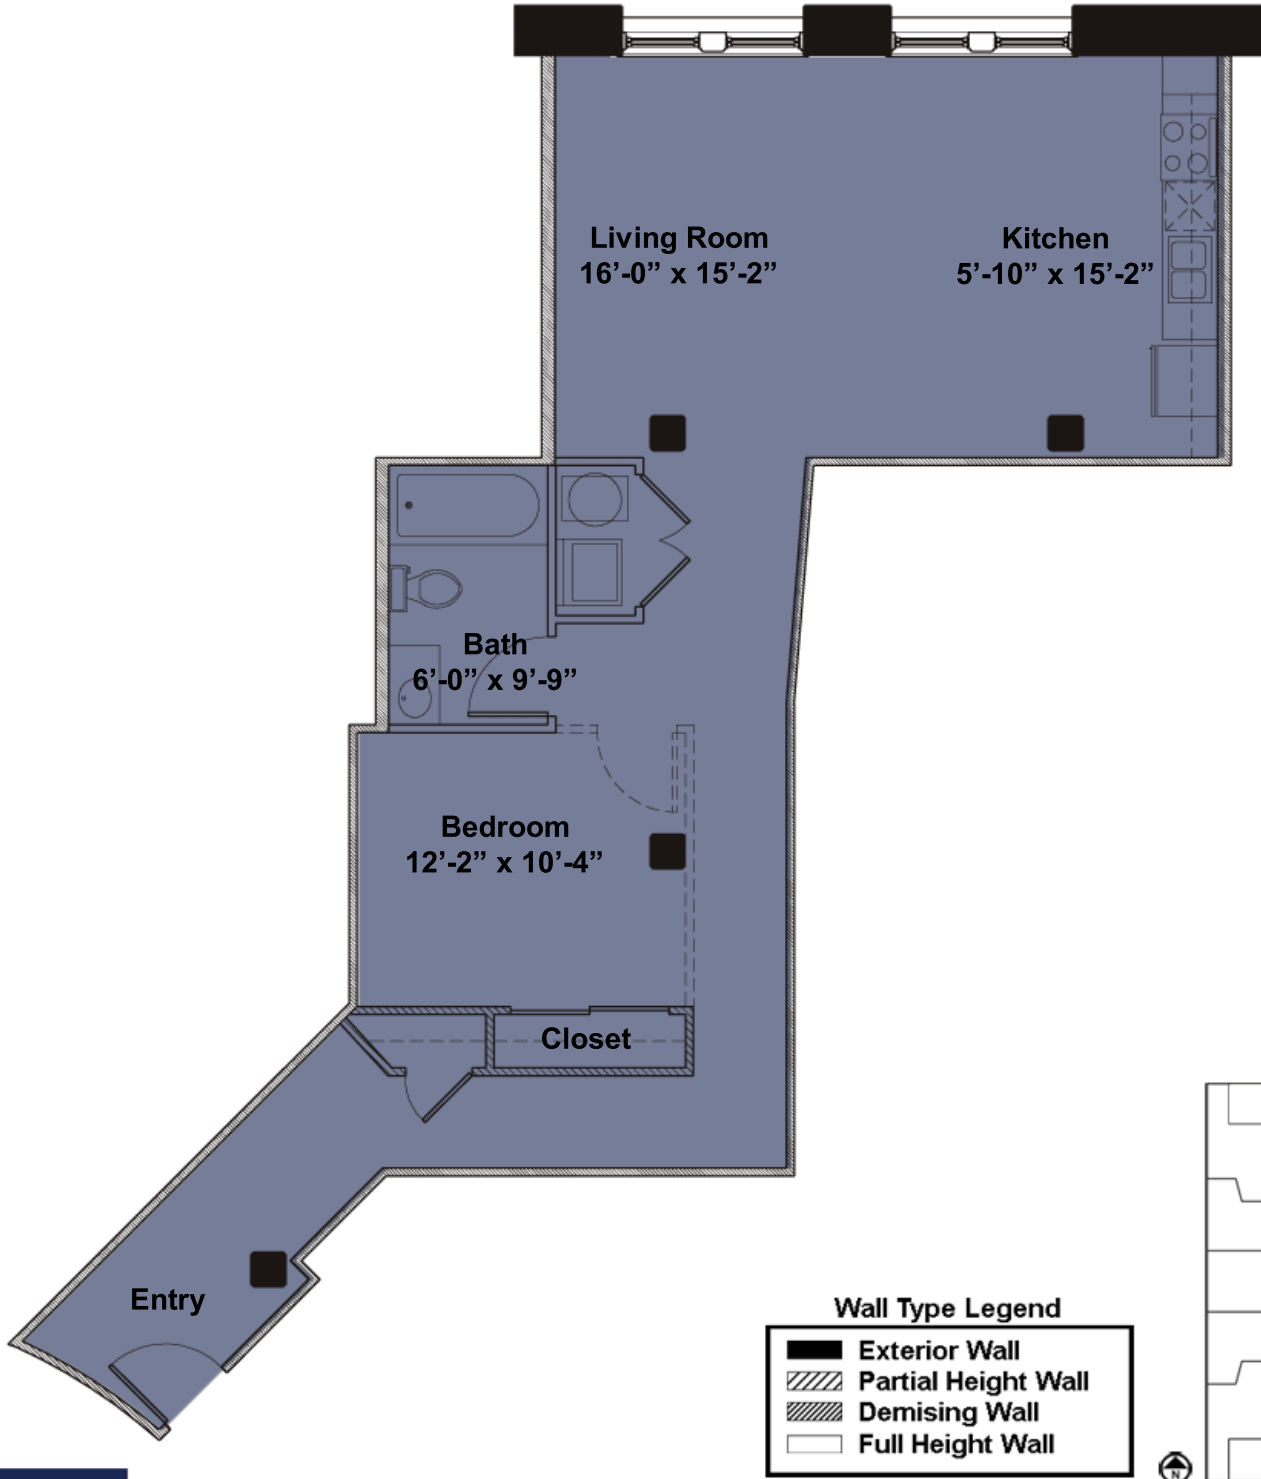

Unit 316, 416, 516

924 Sq. Ft. 1 Bedroom 1 Bath

1000 Spruce Street
St. Louis MO 63102
P: 314 436 2200
F: 314 241 2244
www.stlballparklofts.com

*Square footage and pricing are approximate and are subject to change without notice.