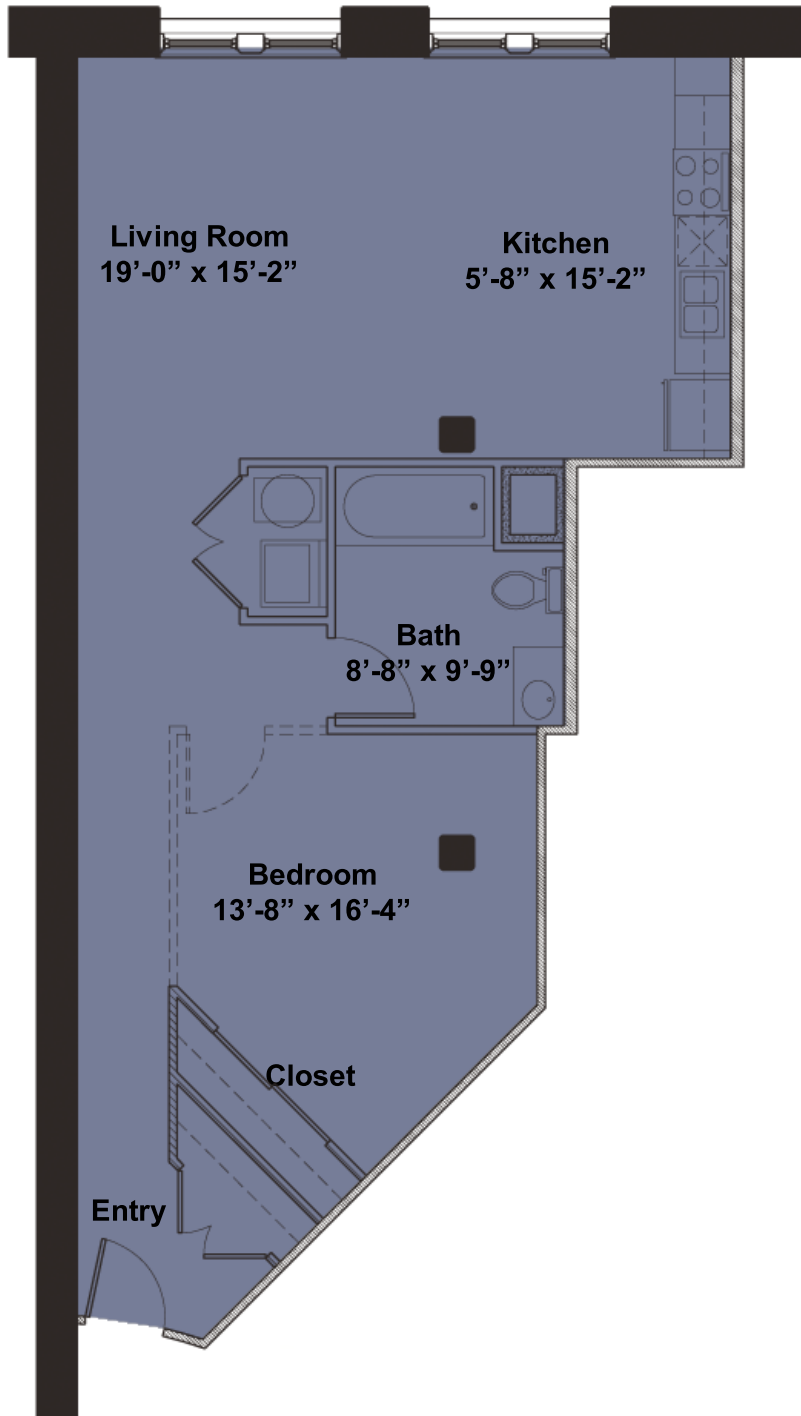

Unit 315, 415, 515

905 Sq. Ft. 1 Bedroom 1 Bath

1000 Spruce Street
St. Louis MO 63102
P: 314 436 2200
F: 314 241 2244
www.stlballparklofts.com

Wall Type Legend

- Exterior Wall
- Partial Height Wall
- Demising Wall
- Full Height Wall

*Square footage and pricing are approximate and are subject to change without notice.