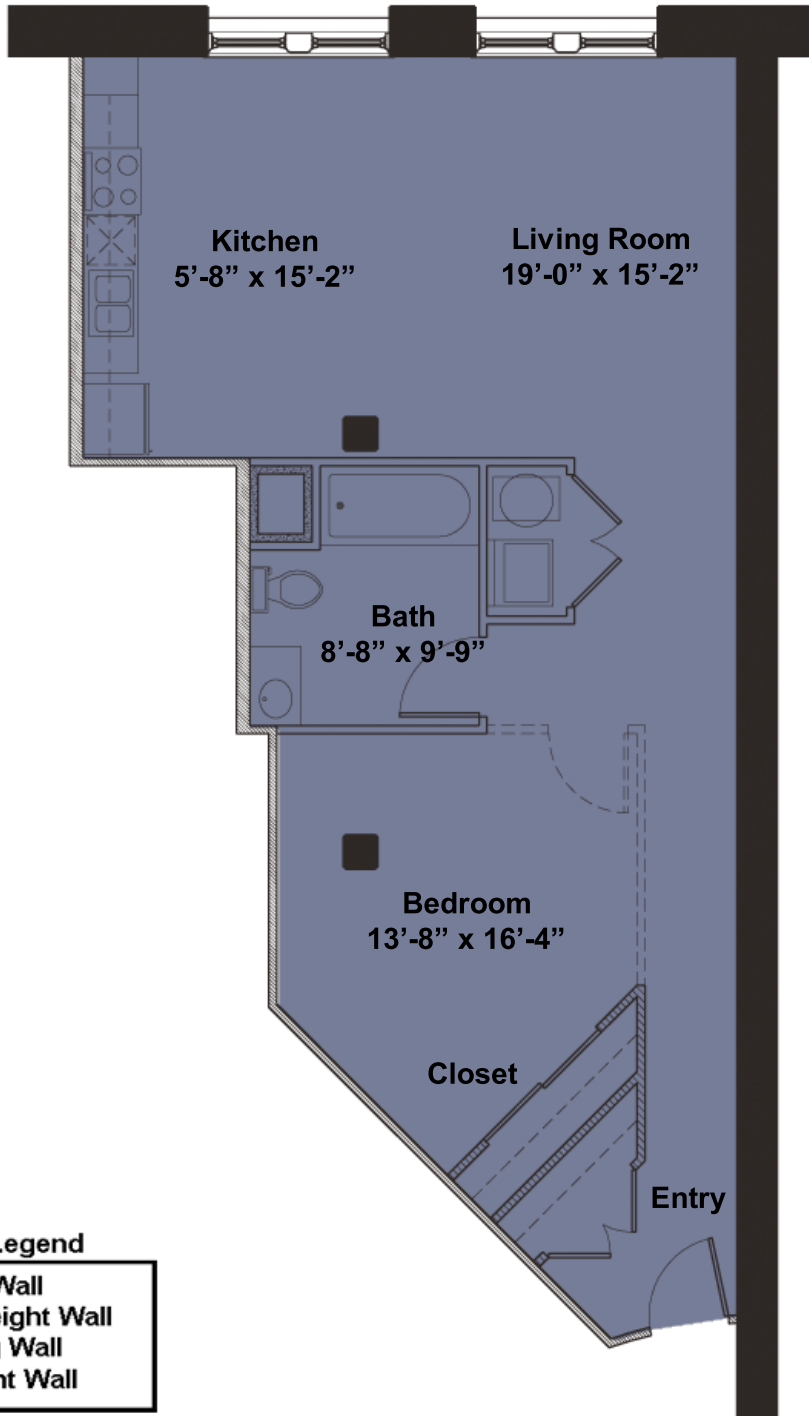

# Unit 314, 414, 514

905 Sq. Ft. 1 Bedroom 1 Bath

1000 Spruce Street  
St. Louis MO 63102  
P: 314 436 2200  
F: 314 241 2244  
www.stlballparklofts.com

### Wall Type Legend

- Exterior Wall
- Partial Height Wall
- Demising Wall
- Full Height Wall

\*Square footage and pricing are approximate and are subject to change without notice.