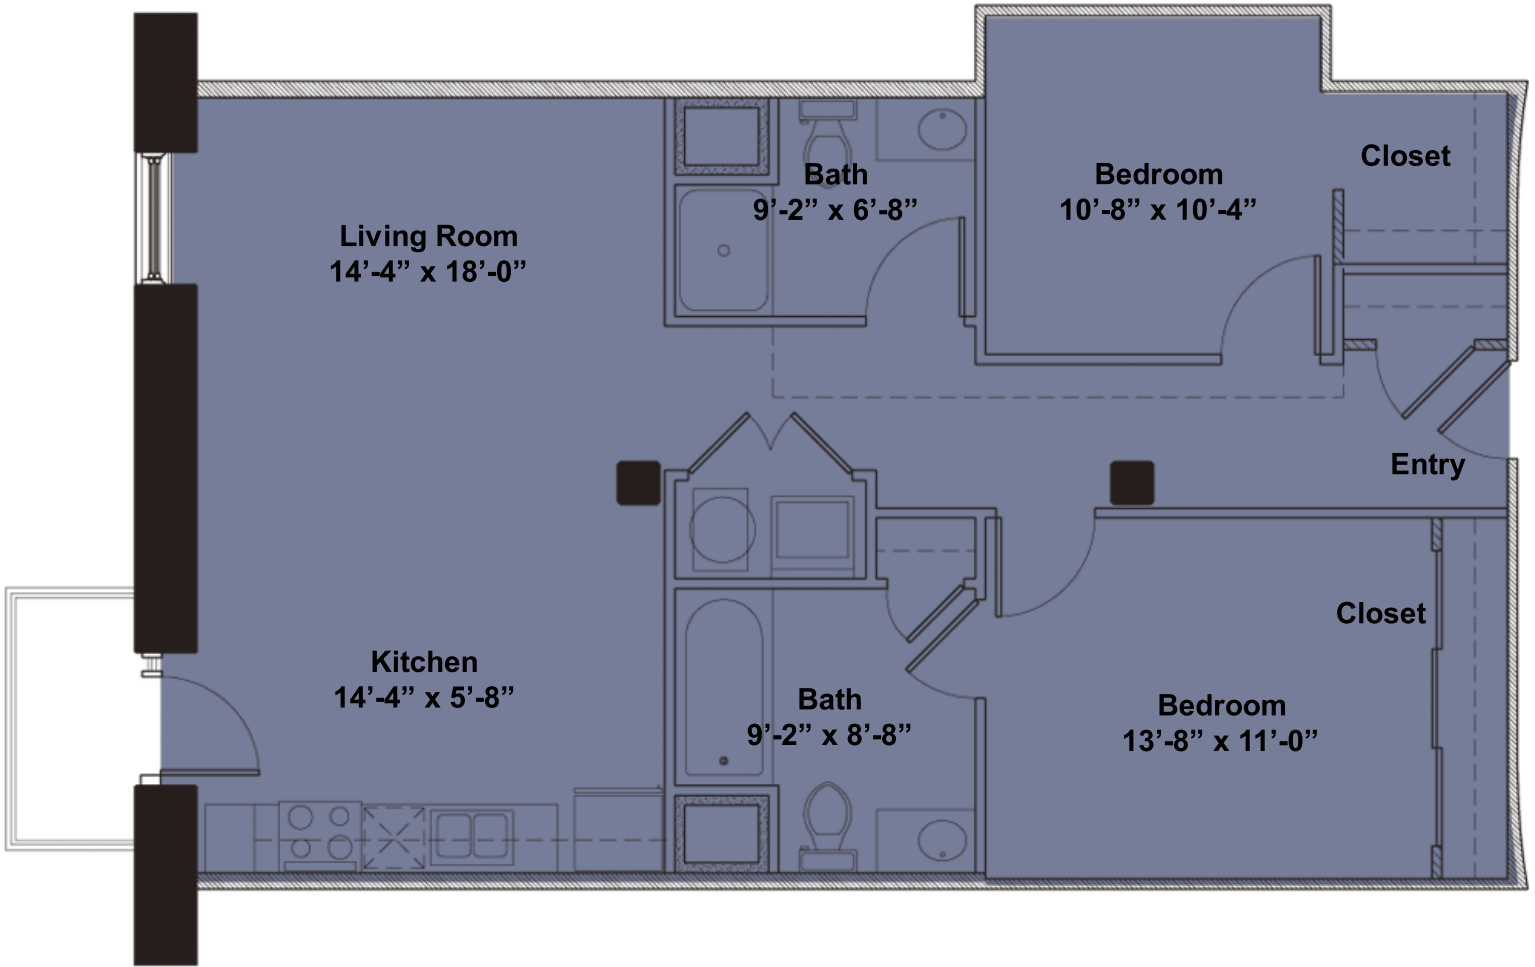

Unit 310, 410, 510

1024 Sq. Ft. 2 Bedroom 2 Bath

1000 Spruce Street
 St. Louis MO 63102
 P: 314 436 2200
 F: 314 241 2244
www.stlballparklofts.com

*Square footage and pricing are approximate and are subject to change without notice.