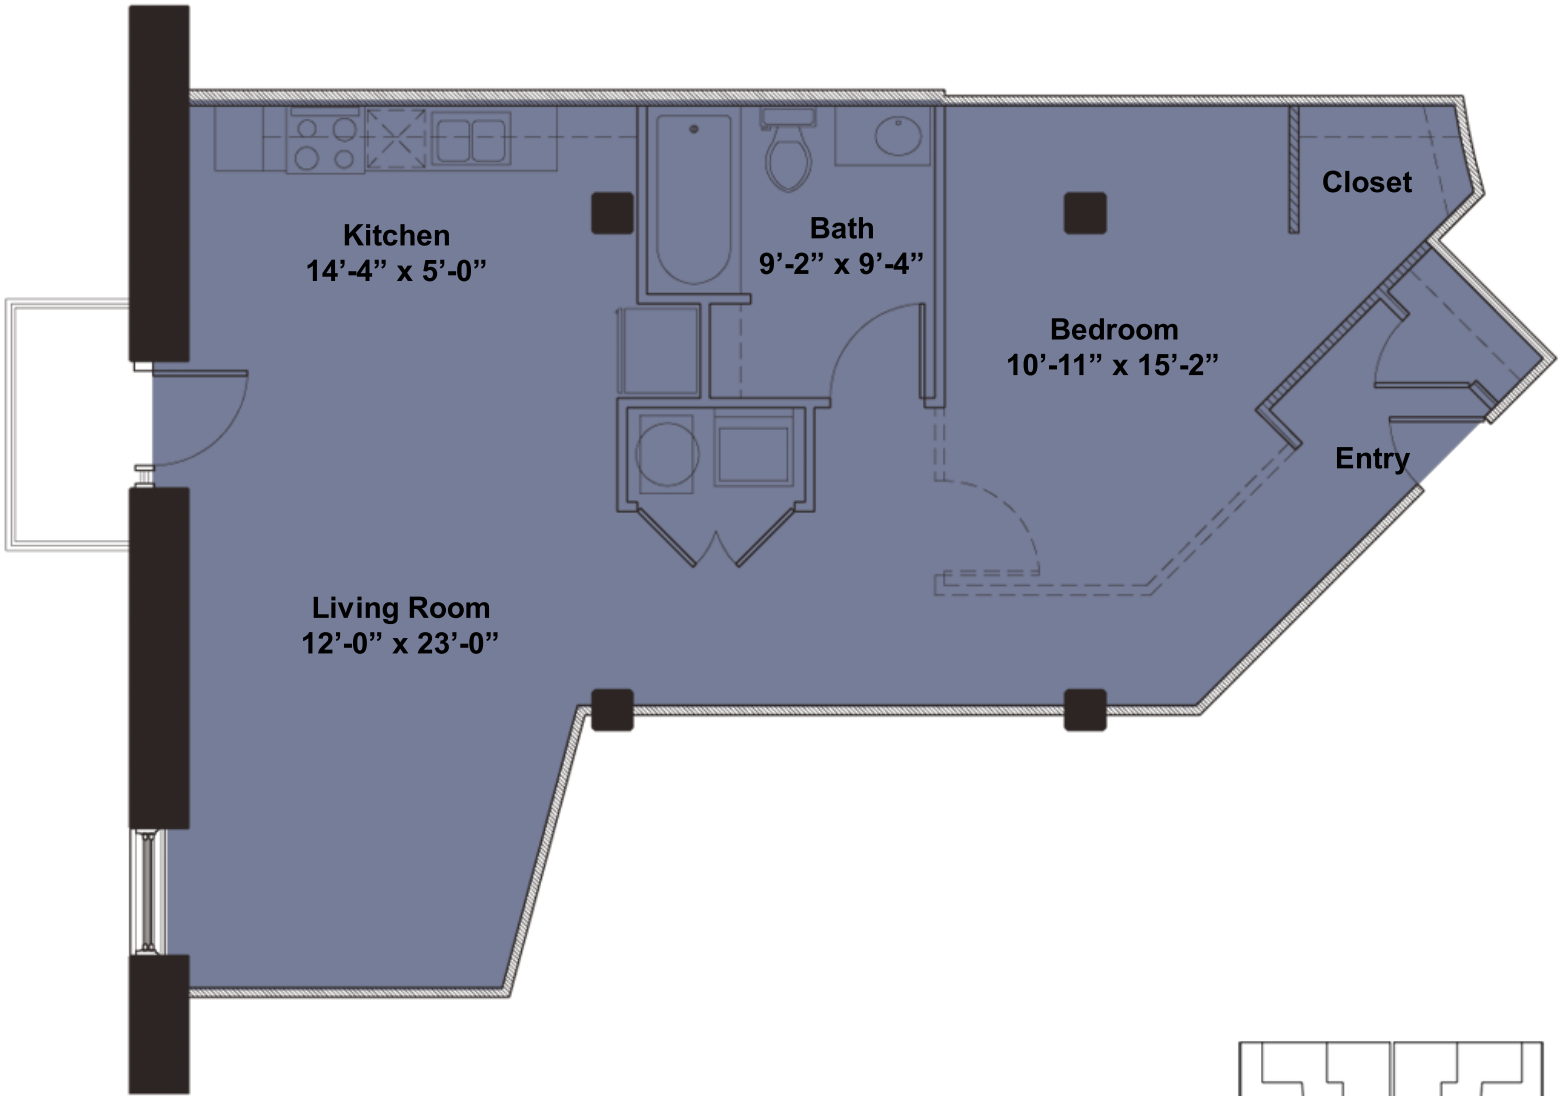

Unit 309, 409, 509

894 Sq. Ft. 1 Bedroom 1 Bath

1000 Spruce Street
St. Louis MO 63102
P: 314 436 2200
F: 314 241 2244
www.stlballparklofts.com

Wall Type Legend

- Exterior Wall
- Partial Height Wall
- Demising Wall
- Full Height Wall

*Square footage and pricing are approximate and are subject to change without notice.