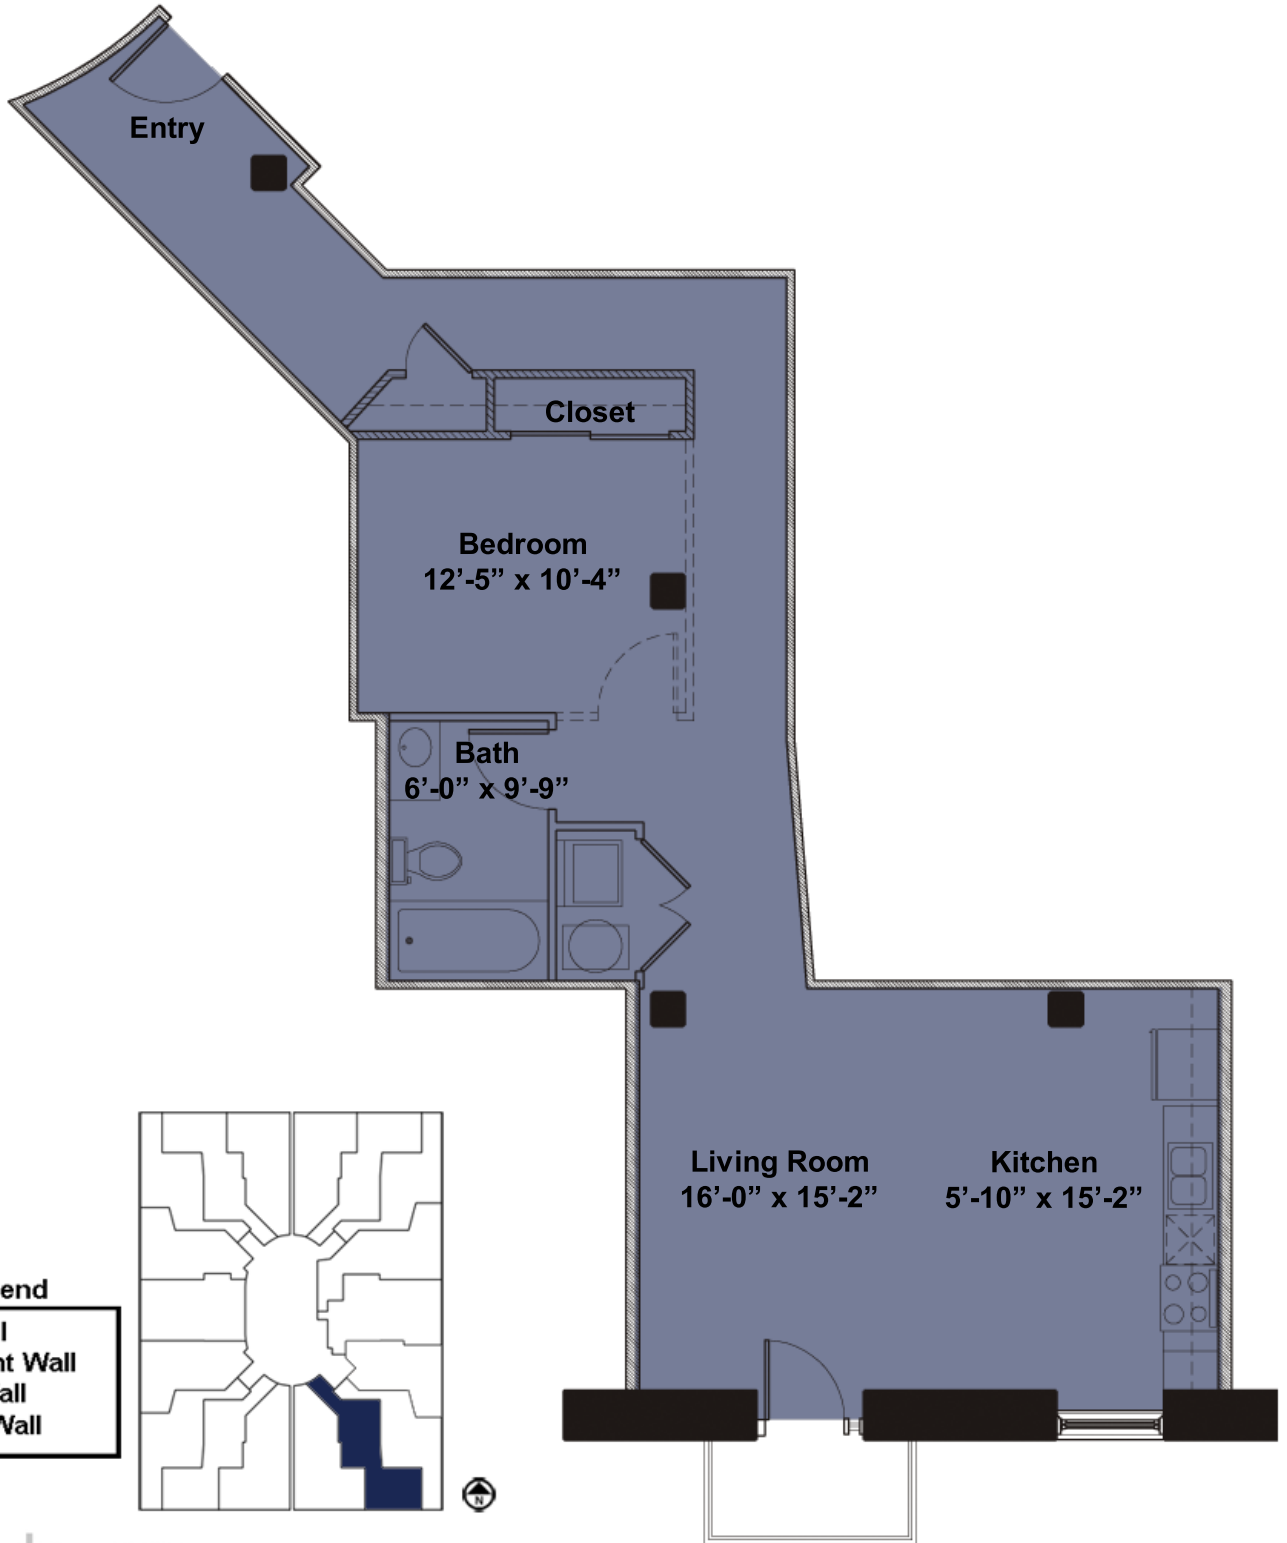

Unit 304, 404, 504

891 Sq. Ft. 1 Bedroom 1 Bath

1000 Spruce Street
St. Louis MO 63102
P: 314 436 2200
F: 314 241 2244
www.stlballparklofts.com

Wall Type Legend

- Exterior Wall
- Partial Height Wall
- Demising Wall
- Full Height Wall

blueurban

*Square footage and pricing are approximate and are subject to change without notice.