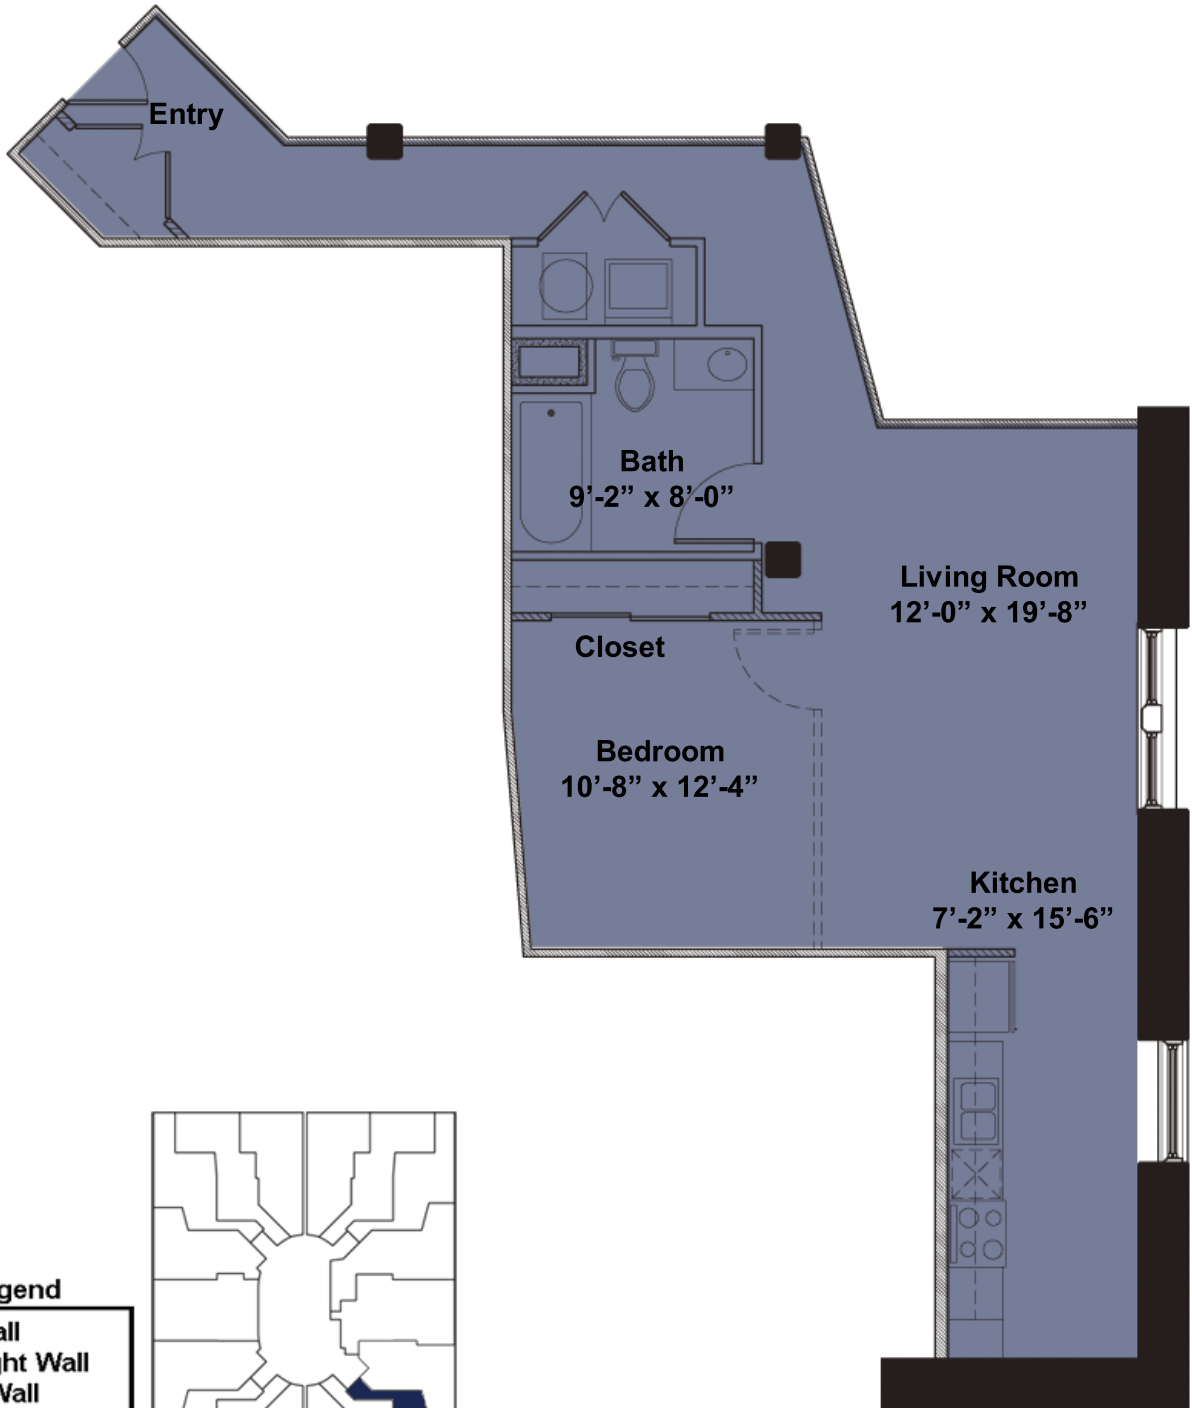

Unit 303, 403, 503

835 Sq. Ft. 1 Bedroom 1 Bath

1000 Spruce Street
 St. Louis MO 63102
 P: 314 436 2200
 F: 314 241 2244
www.stlballparklofts.com

*Square footage and pricing are approximate and are subject to change without notice.