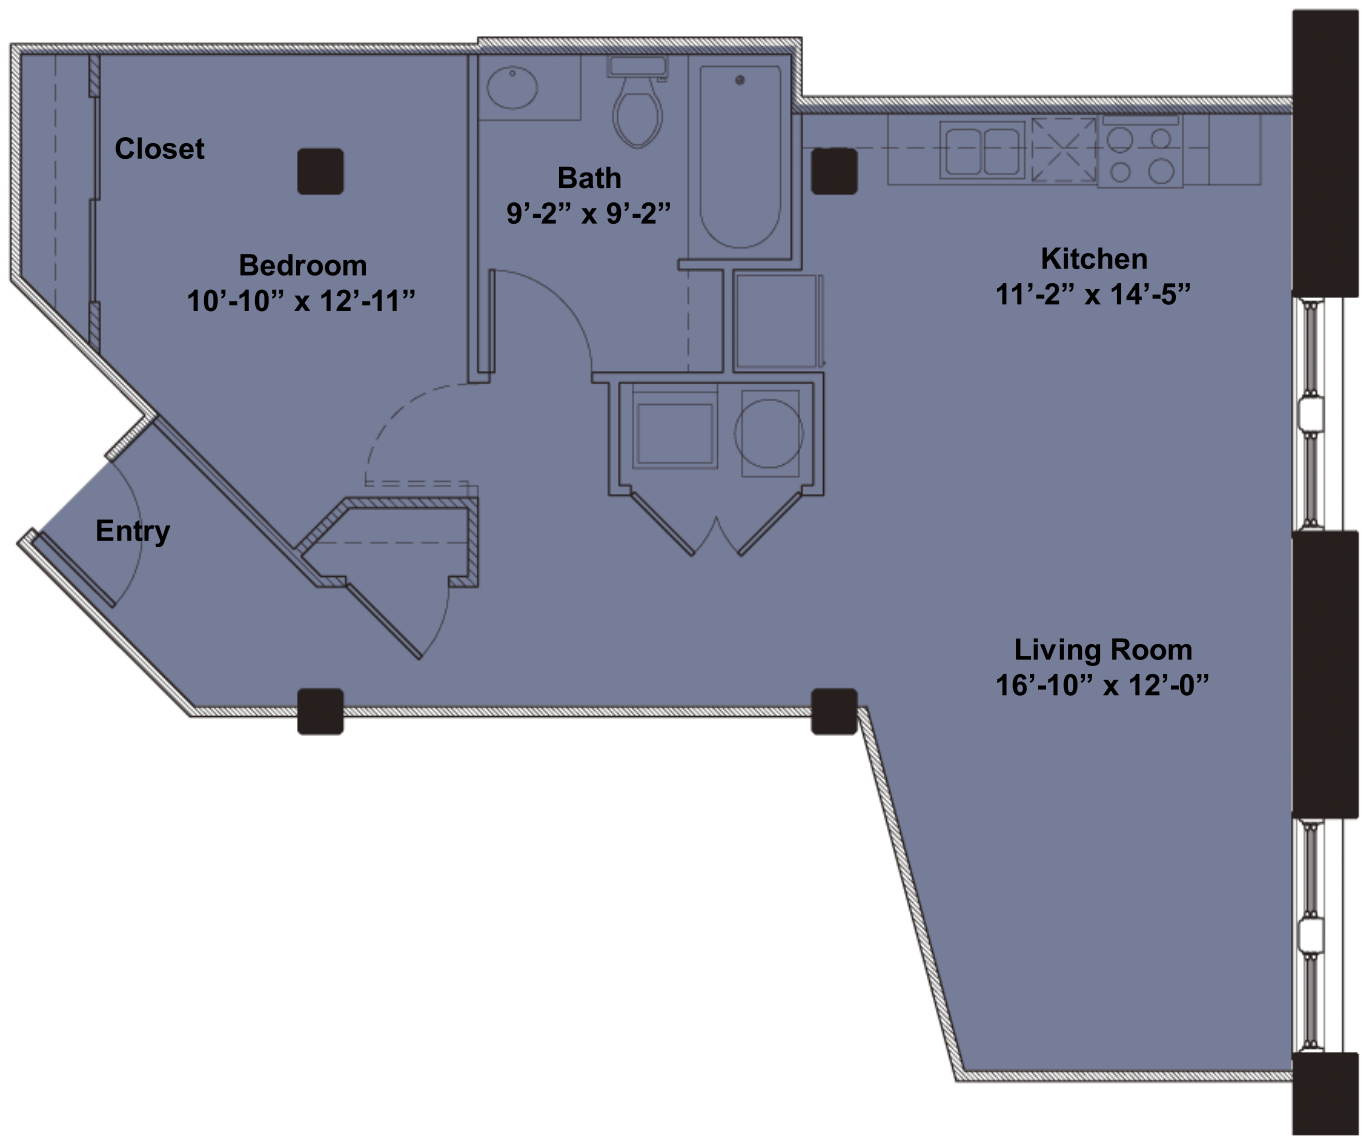

Unit 302, 402, 502

802 Sq. Ft. 1 Bedroom 1 Bath

1000 Spruce Street
 St. Louis MO 63102
 P: 314 436 2200
 F: 314 241 2244
www.stlballparklofts.com

Wall Type Legend

-  Exterior Wall
-  Partial Height Wall
-  Demising Wall
-  Full Height Wall

*Square footage and pricing are approximate and are subject to change without notice.