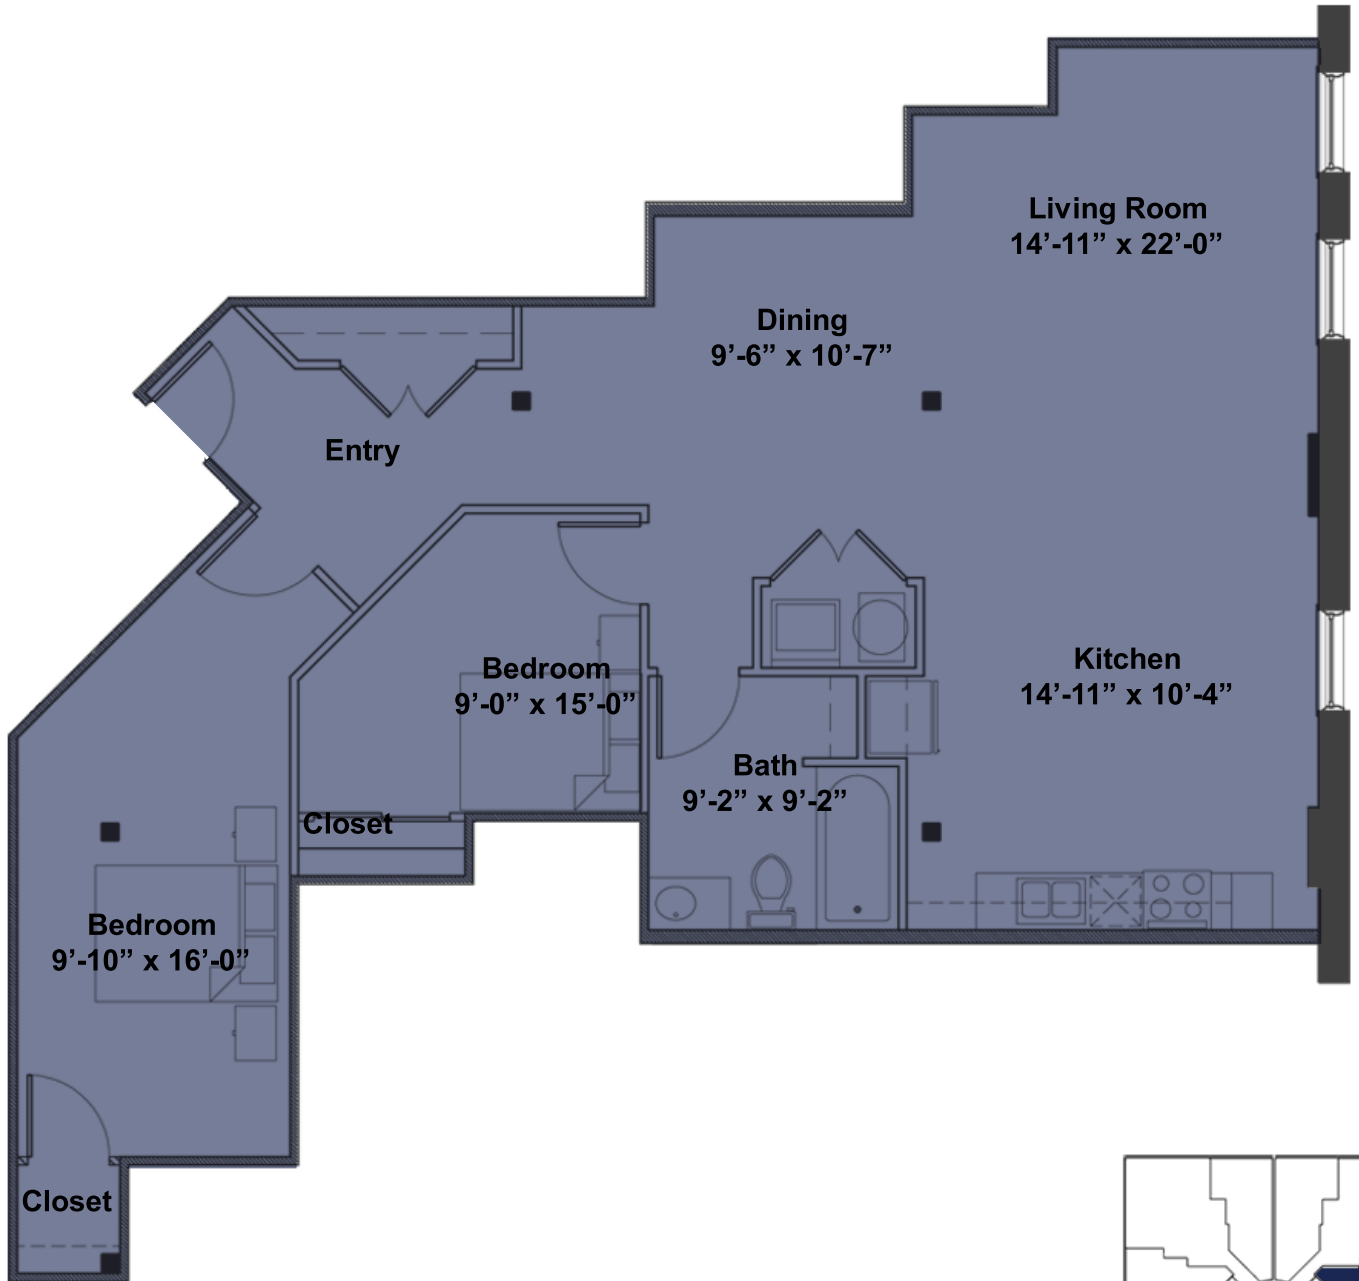

Unit 614

1268 Sq. Ft. 2 Bedroom 1 Bath

1000 Spruce Street
St. Louis MO 63102
P: 314 436 2200
F: 314 241 2244

www.stlballparklofts.com

Wall Type Legend

	Exterior Wall
	Partial Height Wall
	Demising Wall
	Full Height Wall

*Square footage and pricing are approximate and are subject to change without notice.