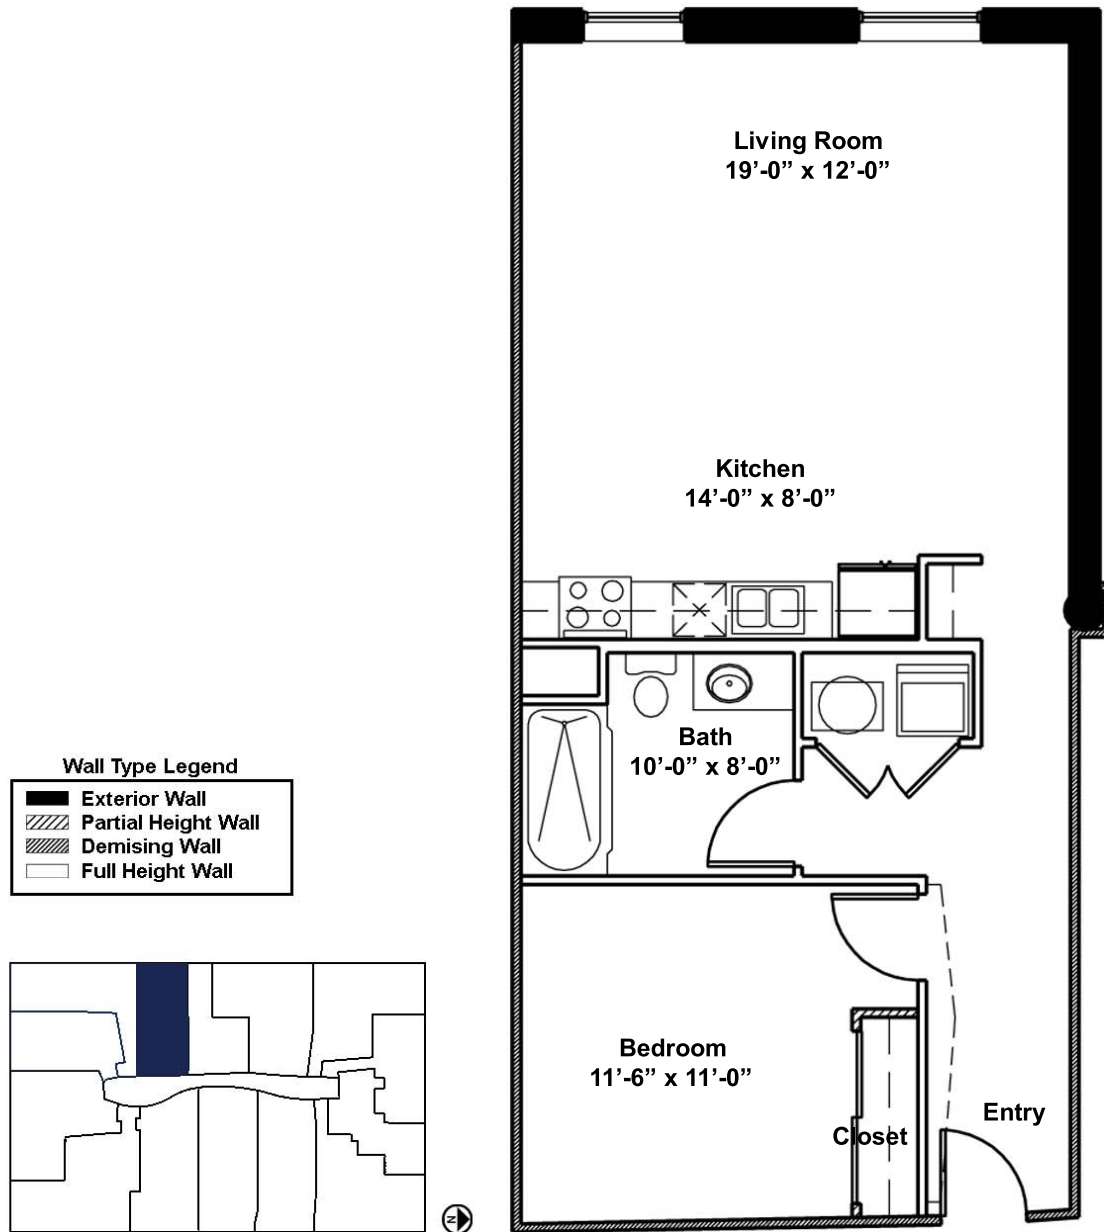

PACKARD LOFTS

Unit 13

810 Sq. Ft. 1 Bedroom 1 Bath

2201 Locust Street St. Louis MO 63103

P: 314 241 2330 F: 314 241 2244 www.packardlofts.com

*Square footage and pricing are approximate and are subject to change without notice.