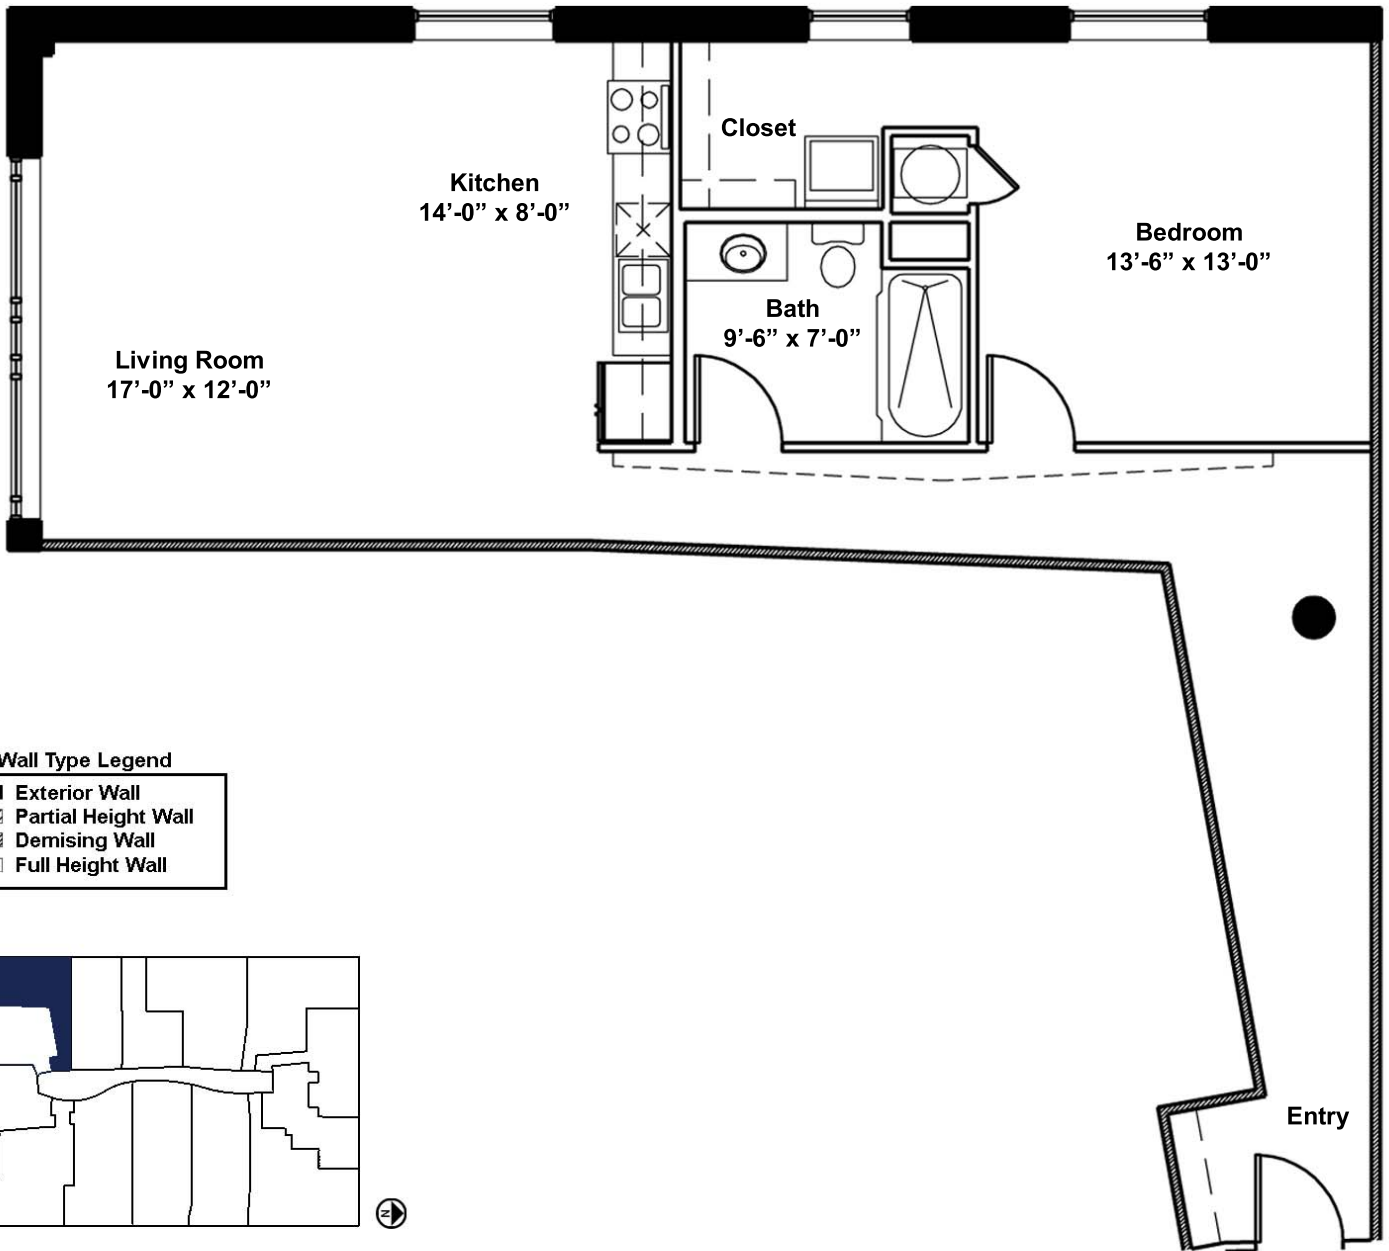

PACKARD LOFTS

Unit 12

985 Sq. Ft. 1 Bedroom 1 Bath

2201 Locust Street St. Louis MO 63103

P: 314 241 2330 F: 314 241 2244 www.packardlofts.com

*Square footage and pricing are approximate and are subject to change without notice.