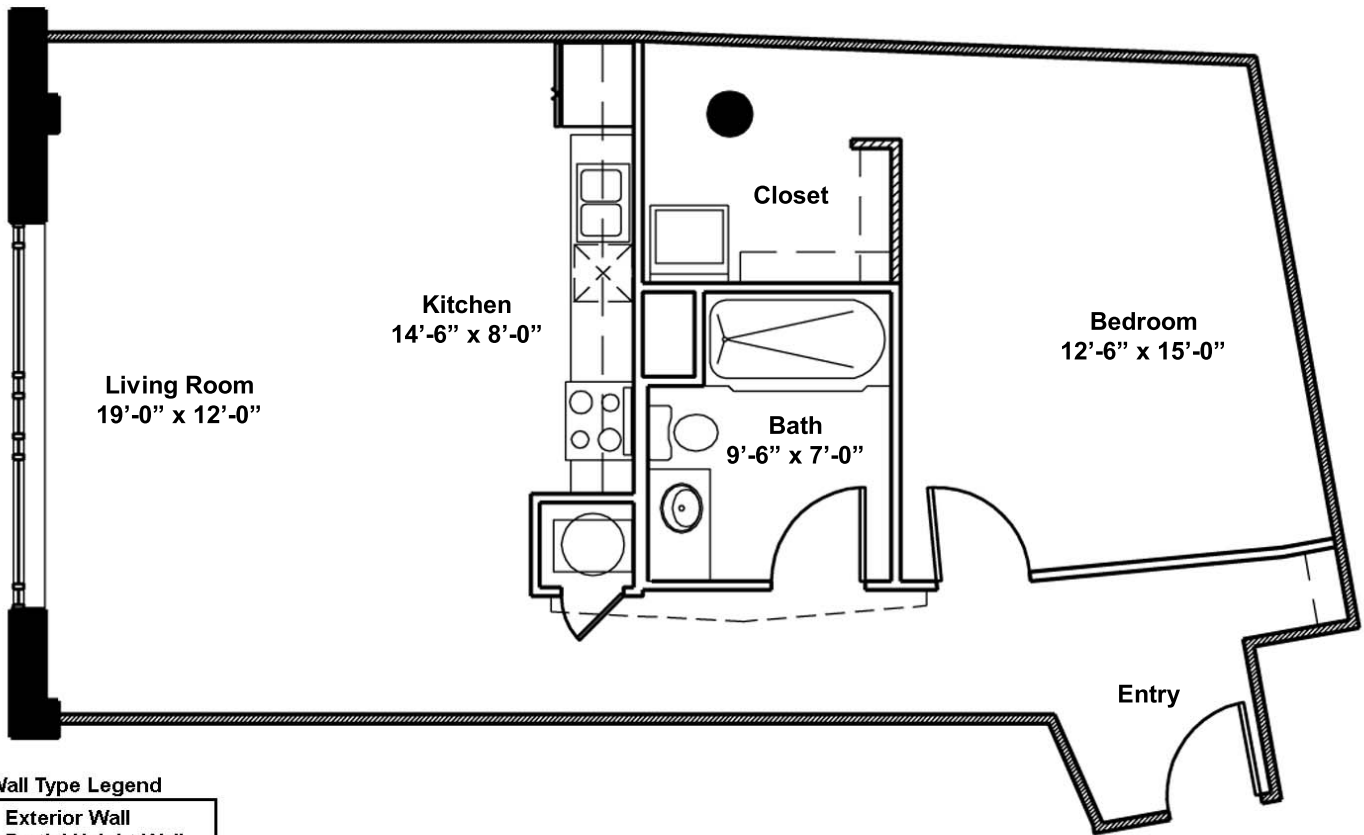

# PACKARD LOFTS

## Unit 11

900 Sq. Ft. 1 Bedroom 1 Bath

2201 Locust Street St. Louis MO 63103

P: 314 241 2330 F: 314 241 2244 [www.packardlofts.com](http://www.packardlofts.com)

### Wall Type Legend

	Exterior Wall
	Partial Height Wall
	Demising Wall
	Full Height Wall

\*Square footage and pricing are approximate and are subject to change without notice.