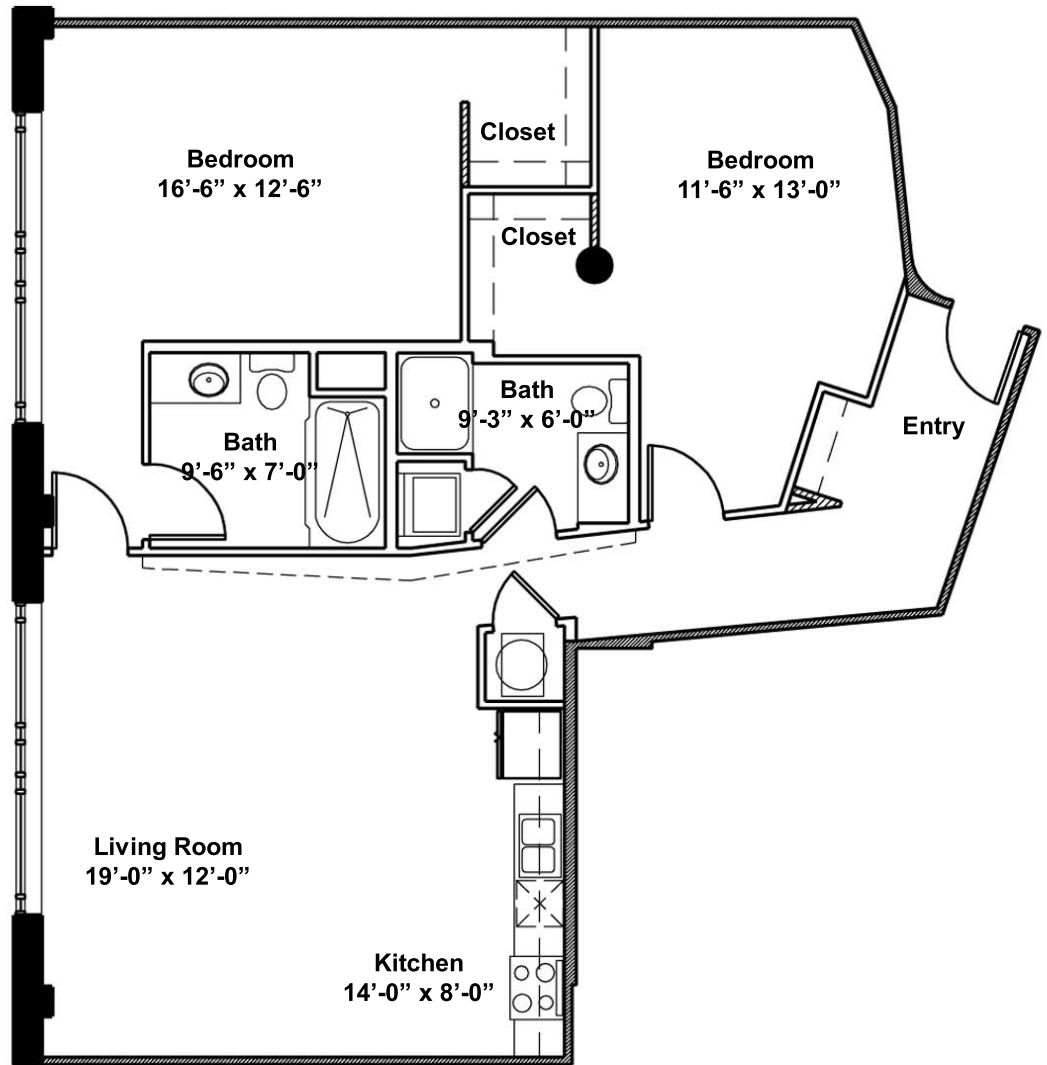

# PACKARD LOFTS

## Unit 10

1240 Sq. Ft. 2 Bedroom 2 Bath

2201 Locust Street St. Louis MO 63103

P: 314 241 2330 F: 314 241 2244 [www.packardlofts.com](http://www.packardlofts.com)

### Wall Type Legend

|  |                     |
|--|---------------------|
|  | Exterior Wall       |
|  | Partial Height Wall |
|  | Demising Wall       |
|  | Full Height Wall    |

\*Square footage and pricing are approximate and are subject to change without notice.